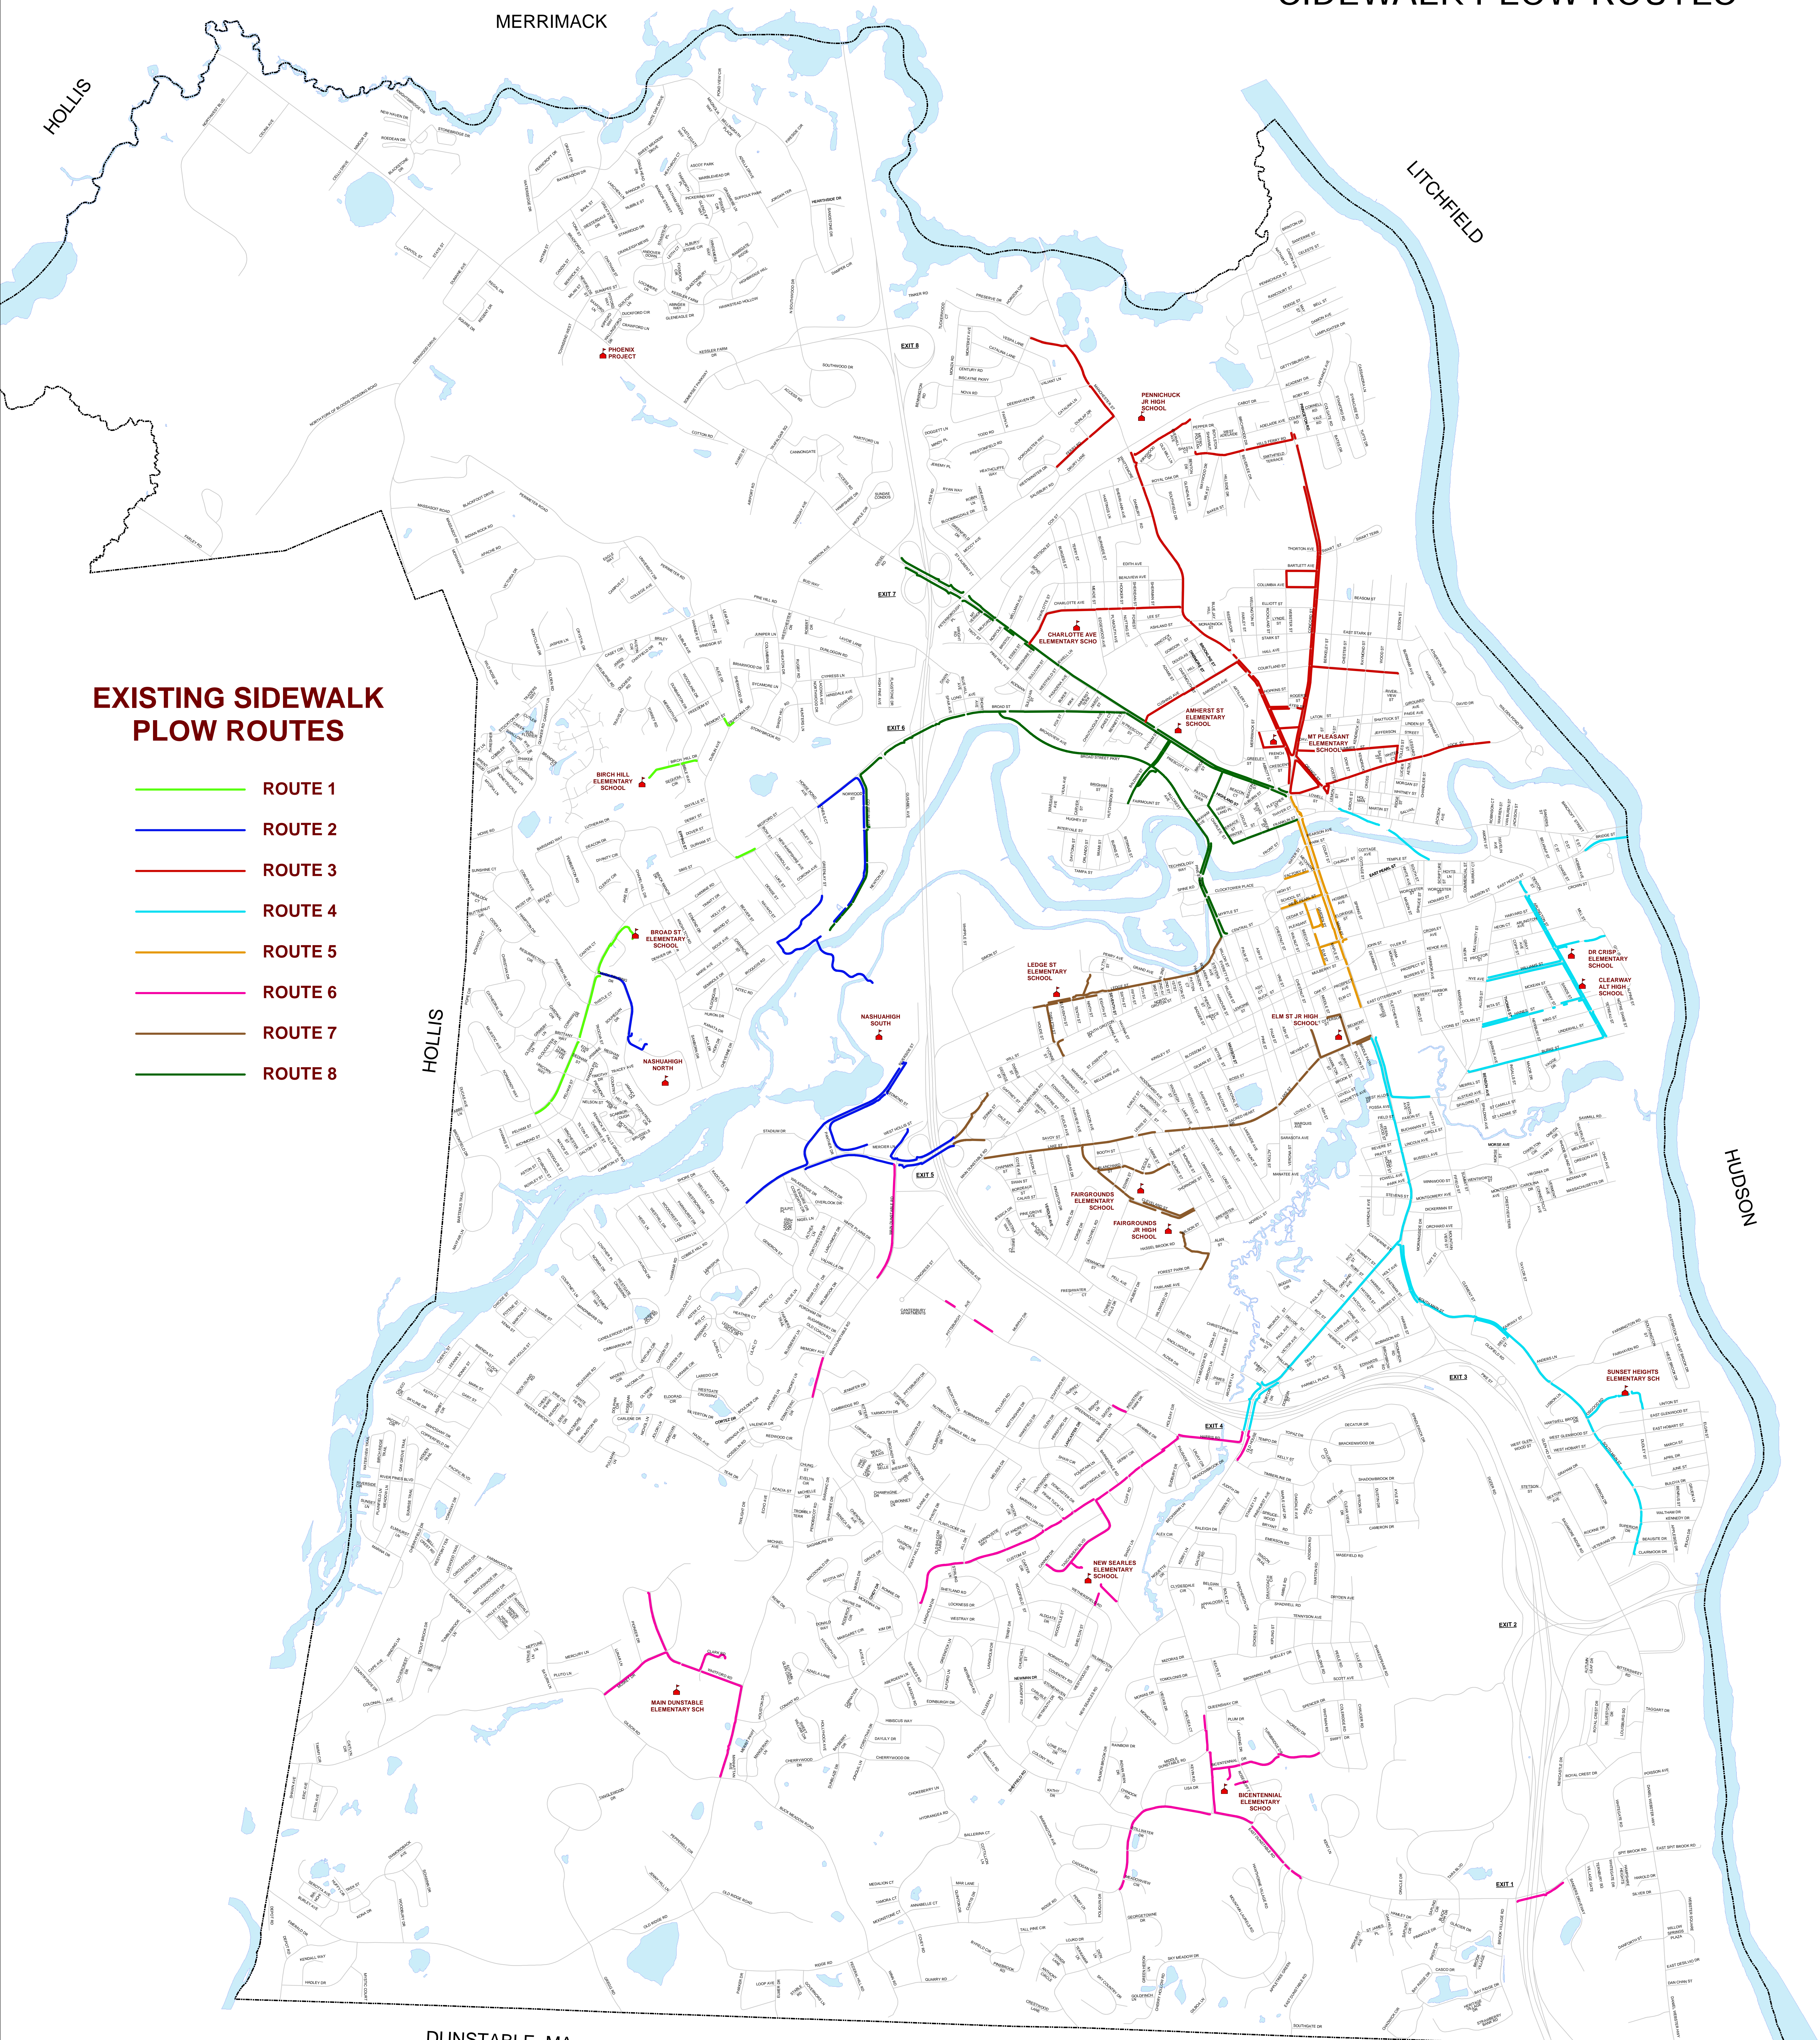

NASHUA, NEW HAMPSHIRE SIDEWALK PLOW ROUTES

EXISTING SIDEWALK PLOW ROUTES

- ROUTE 1
- ROUTE 2
- ROUTE 3
- ROUTE 4
- ROUTE 5
- ROUTE 6
- ROUTE 7
- ROUTE 8