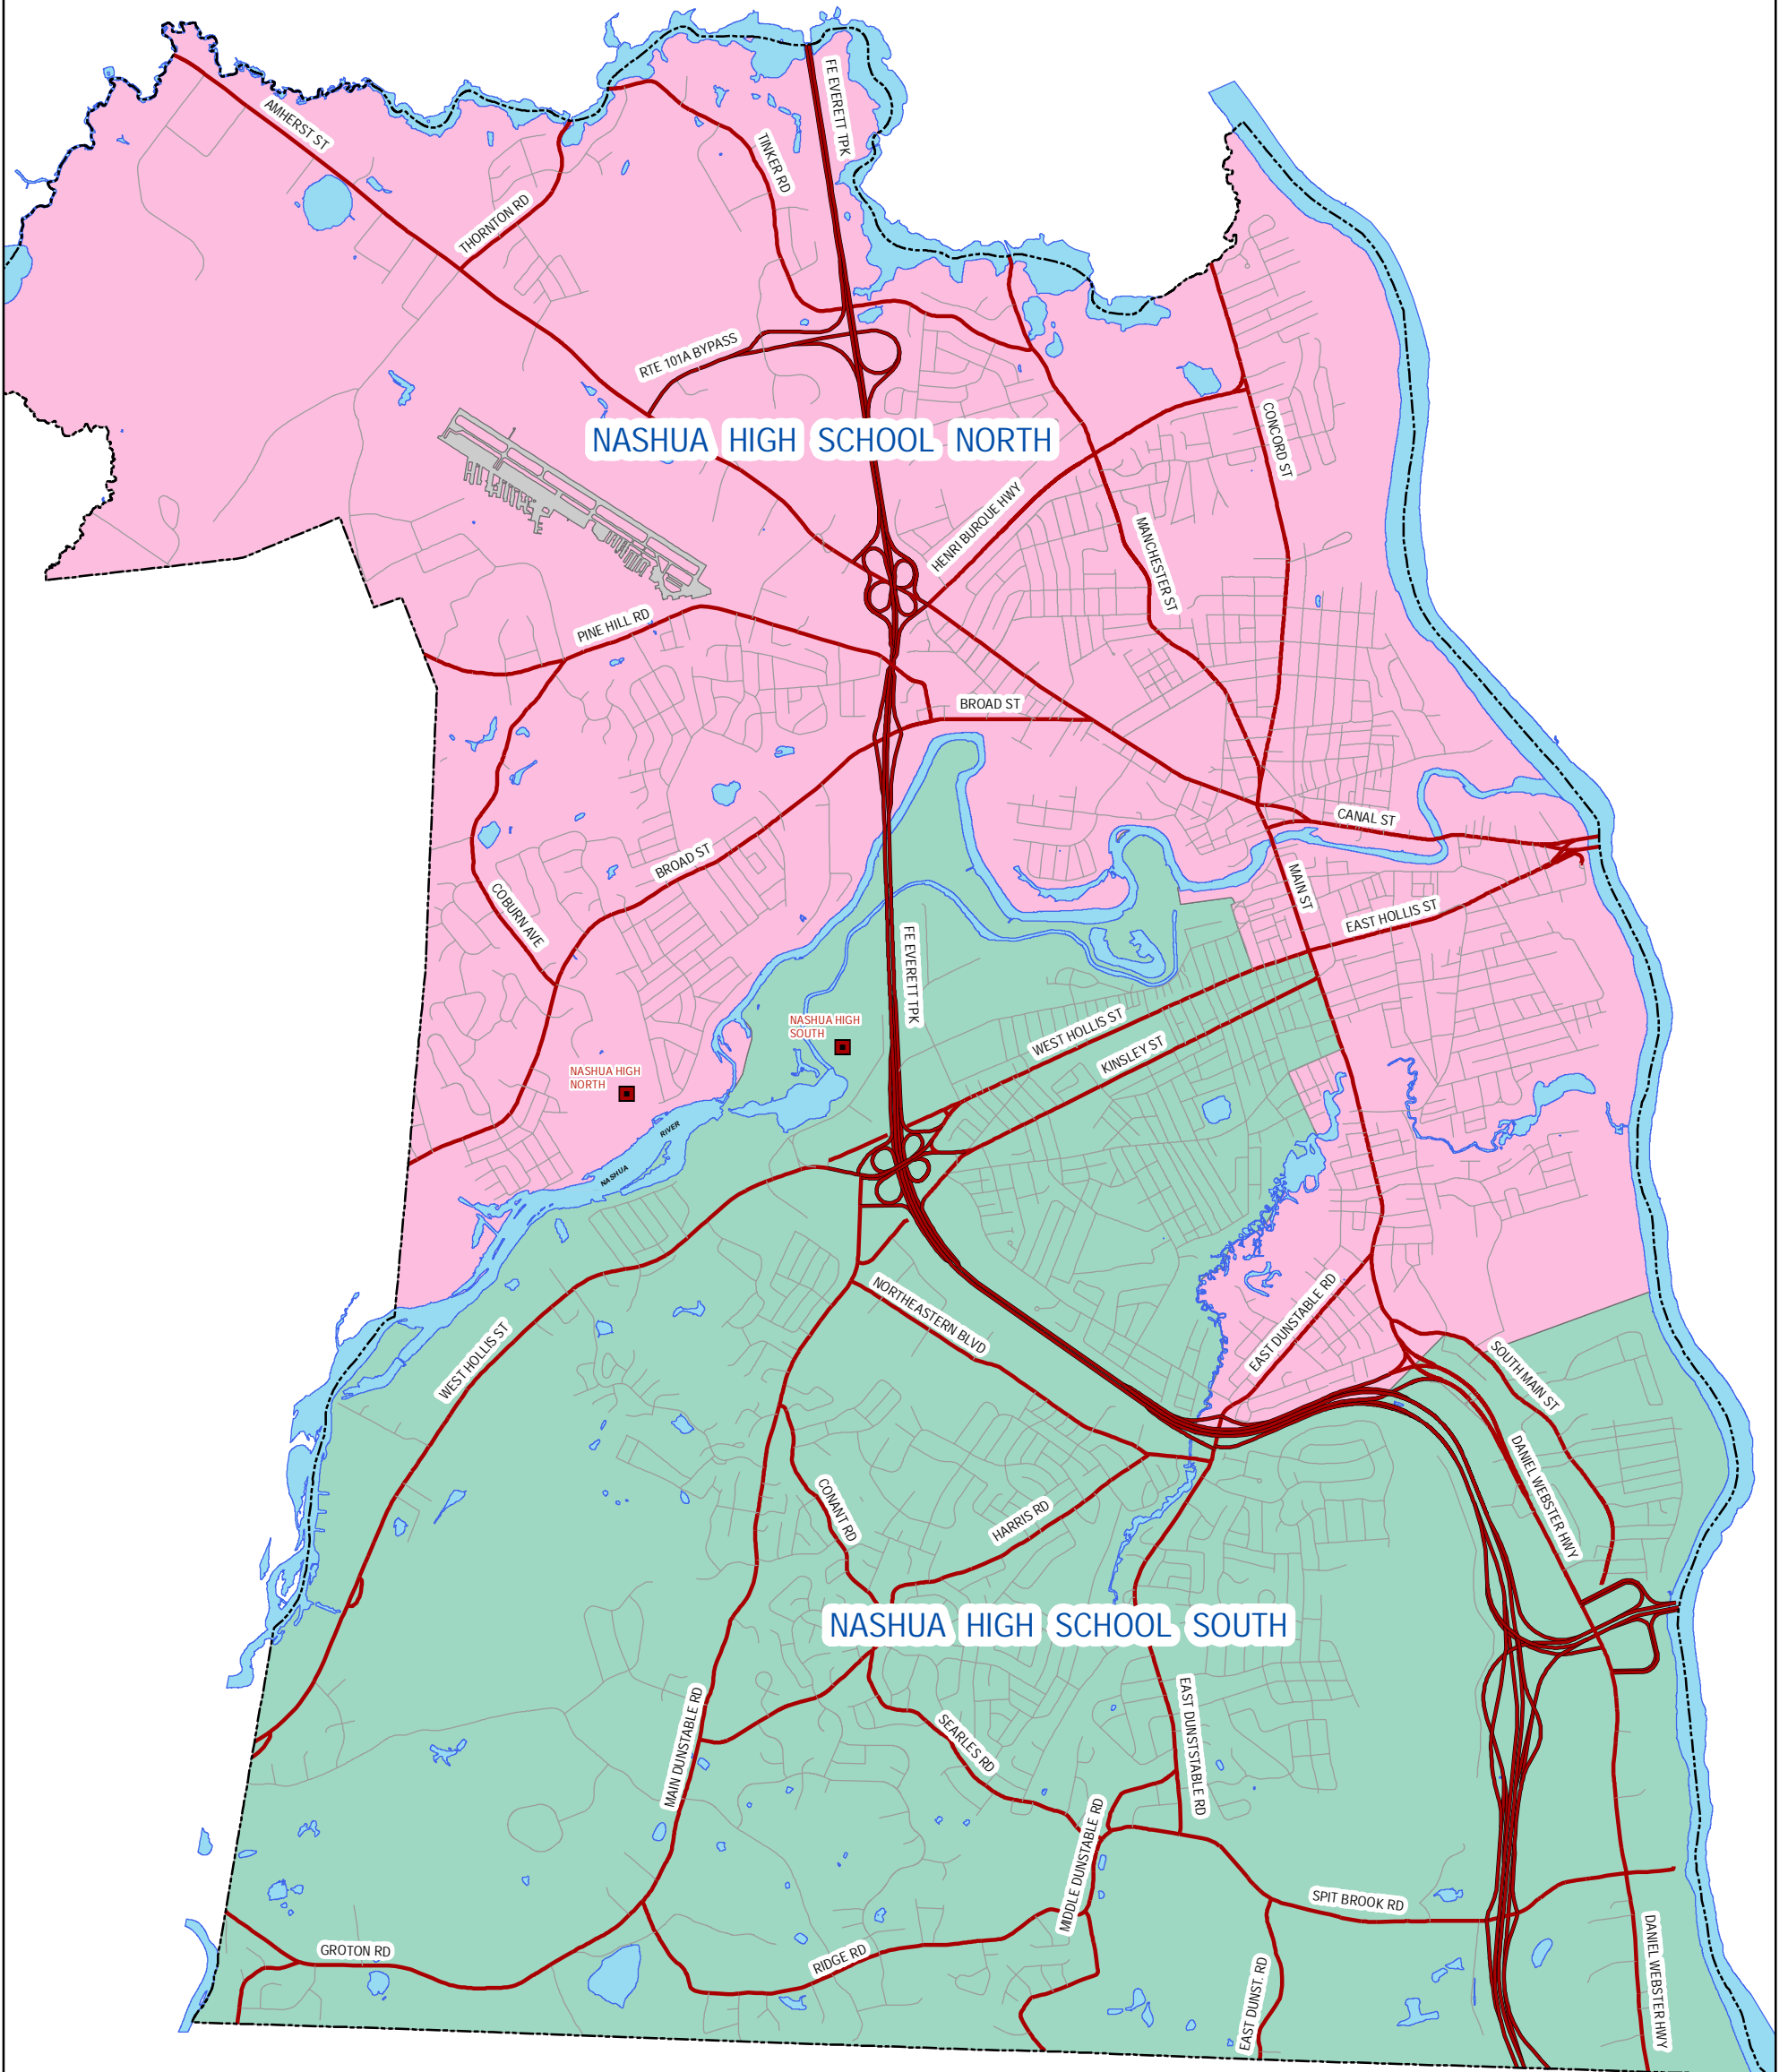

CITY OF NASHUA HIGH SCHOOL DISTRICTS

- NASHUA HIGH NORTH**
 10 CHUCK DRUDING DR
- NASHUA HIGH SOUTH**
 36 RIVERSIDE ST

**NASHUA
NEW HAMPSHIRE**

GIS