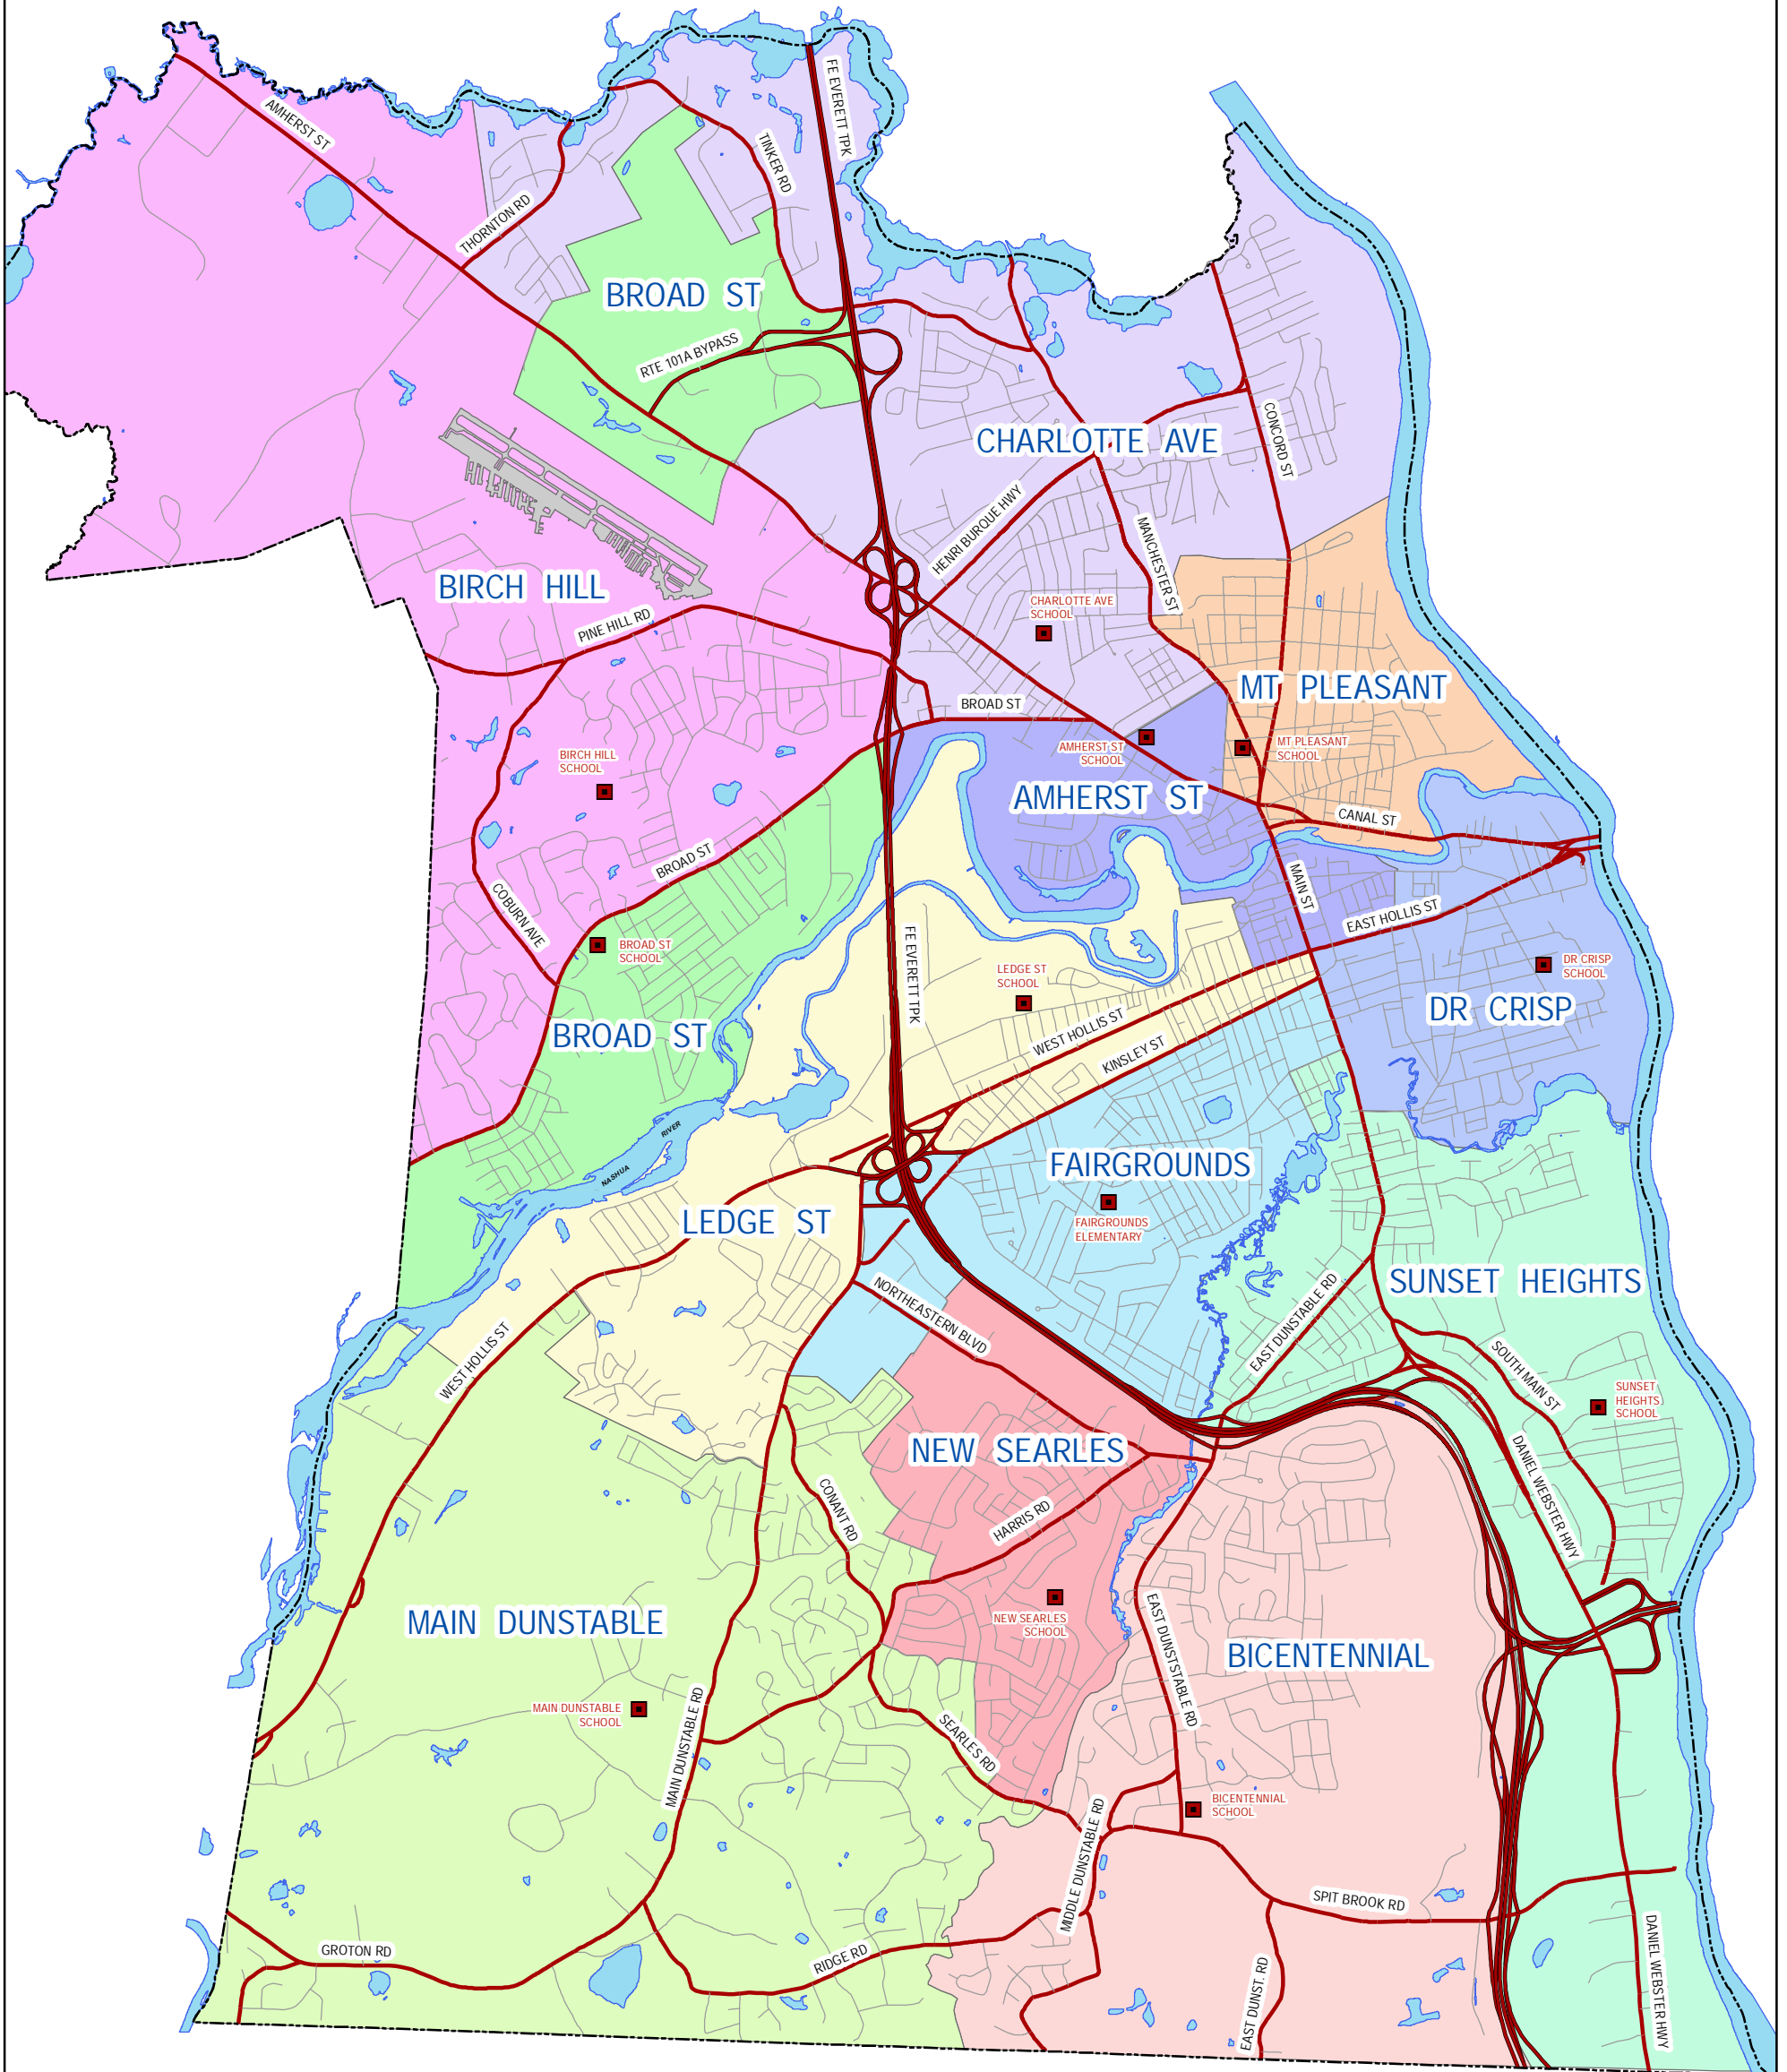

CITY OF NASHUA ELEMENTARY SCHOOL DISTRICTS

 Amherst St Elementary School 71 AMHERST ST	 Fairgrounds Elementary School 37 BLANCHARD ST
 Bicentennial Elementary School 296 EAST DUNSTABLE RD	 Ledge Street Elementary School 139 LEDGE ST
 Birch Hill Elementary School 17 BIRCH HILL DR	 Main Dunstable Elementary School 20 WHITFORD RD
 Broad St Elementary School 390 BROAD ST	 Mt Pleasant Elementary School 10 MANCHESTER ST
 Charlotte Ave Elementary School 48 CHARLOTTE AVE	 New Searles Elementary School 39 SHADY LN
 Dr Crisp Elementary School 50 ARLINGTON ST	 Sunset Heights Elementary School 15 OSGOOD RD

NASHUA
NEW HAMPSHIRE

GIS

FEBRUARY 2013