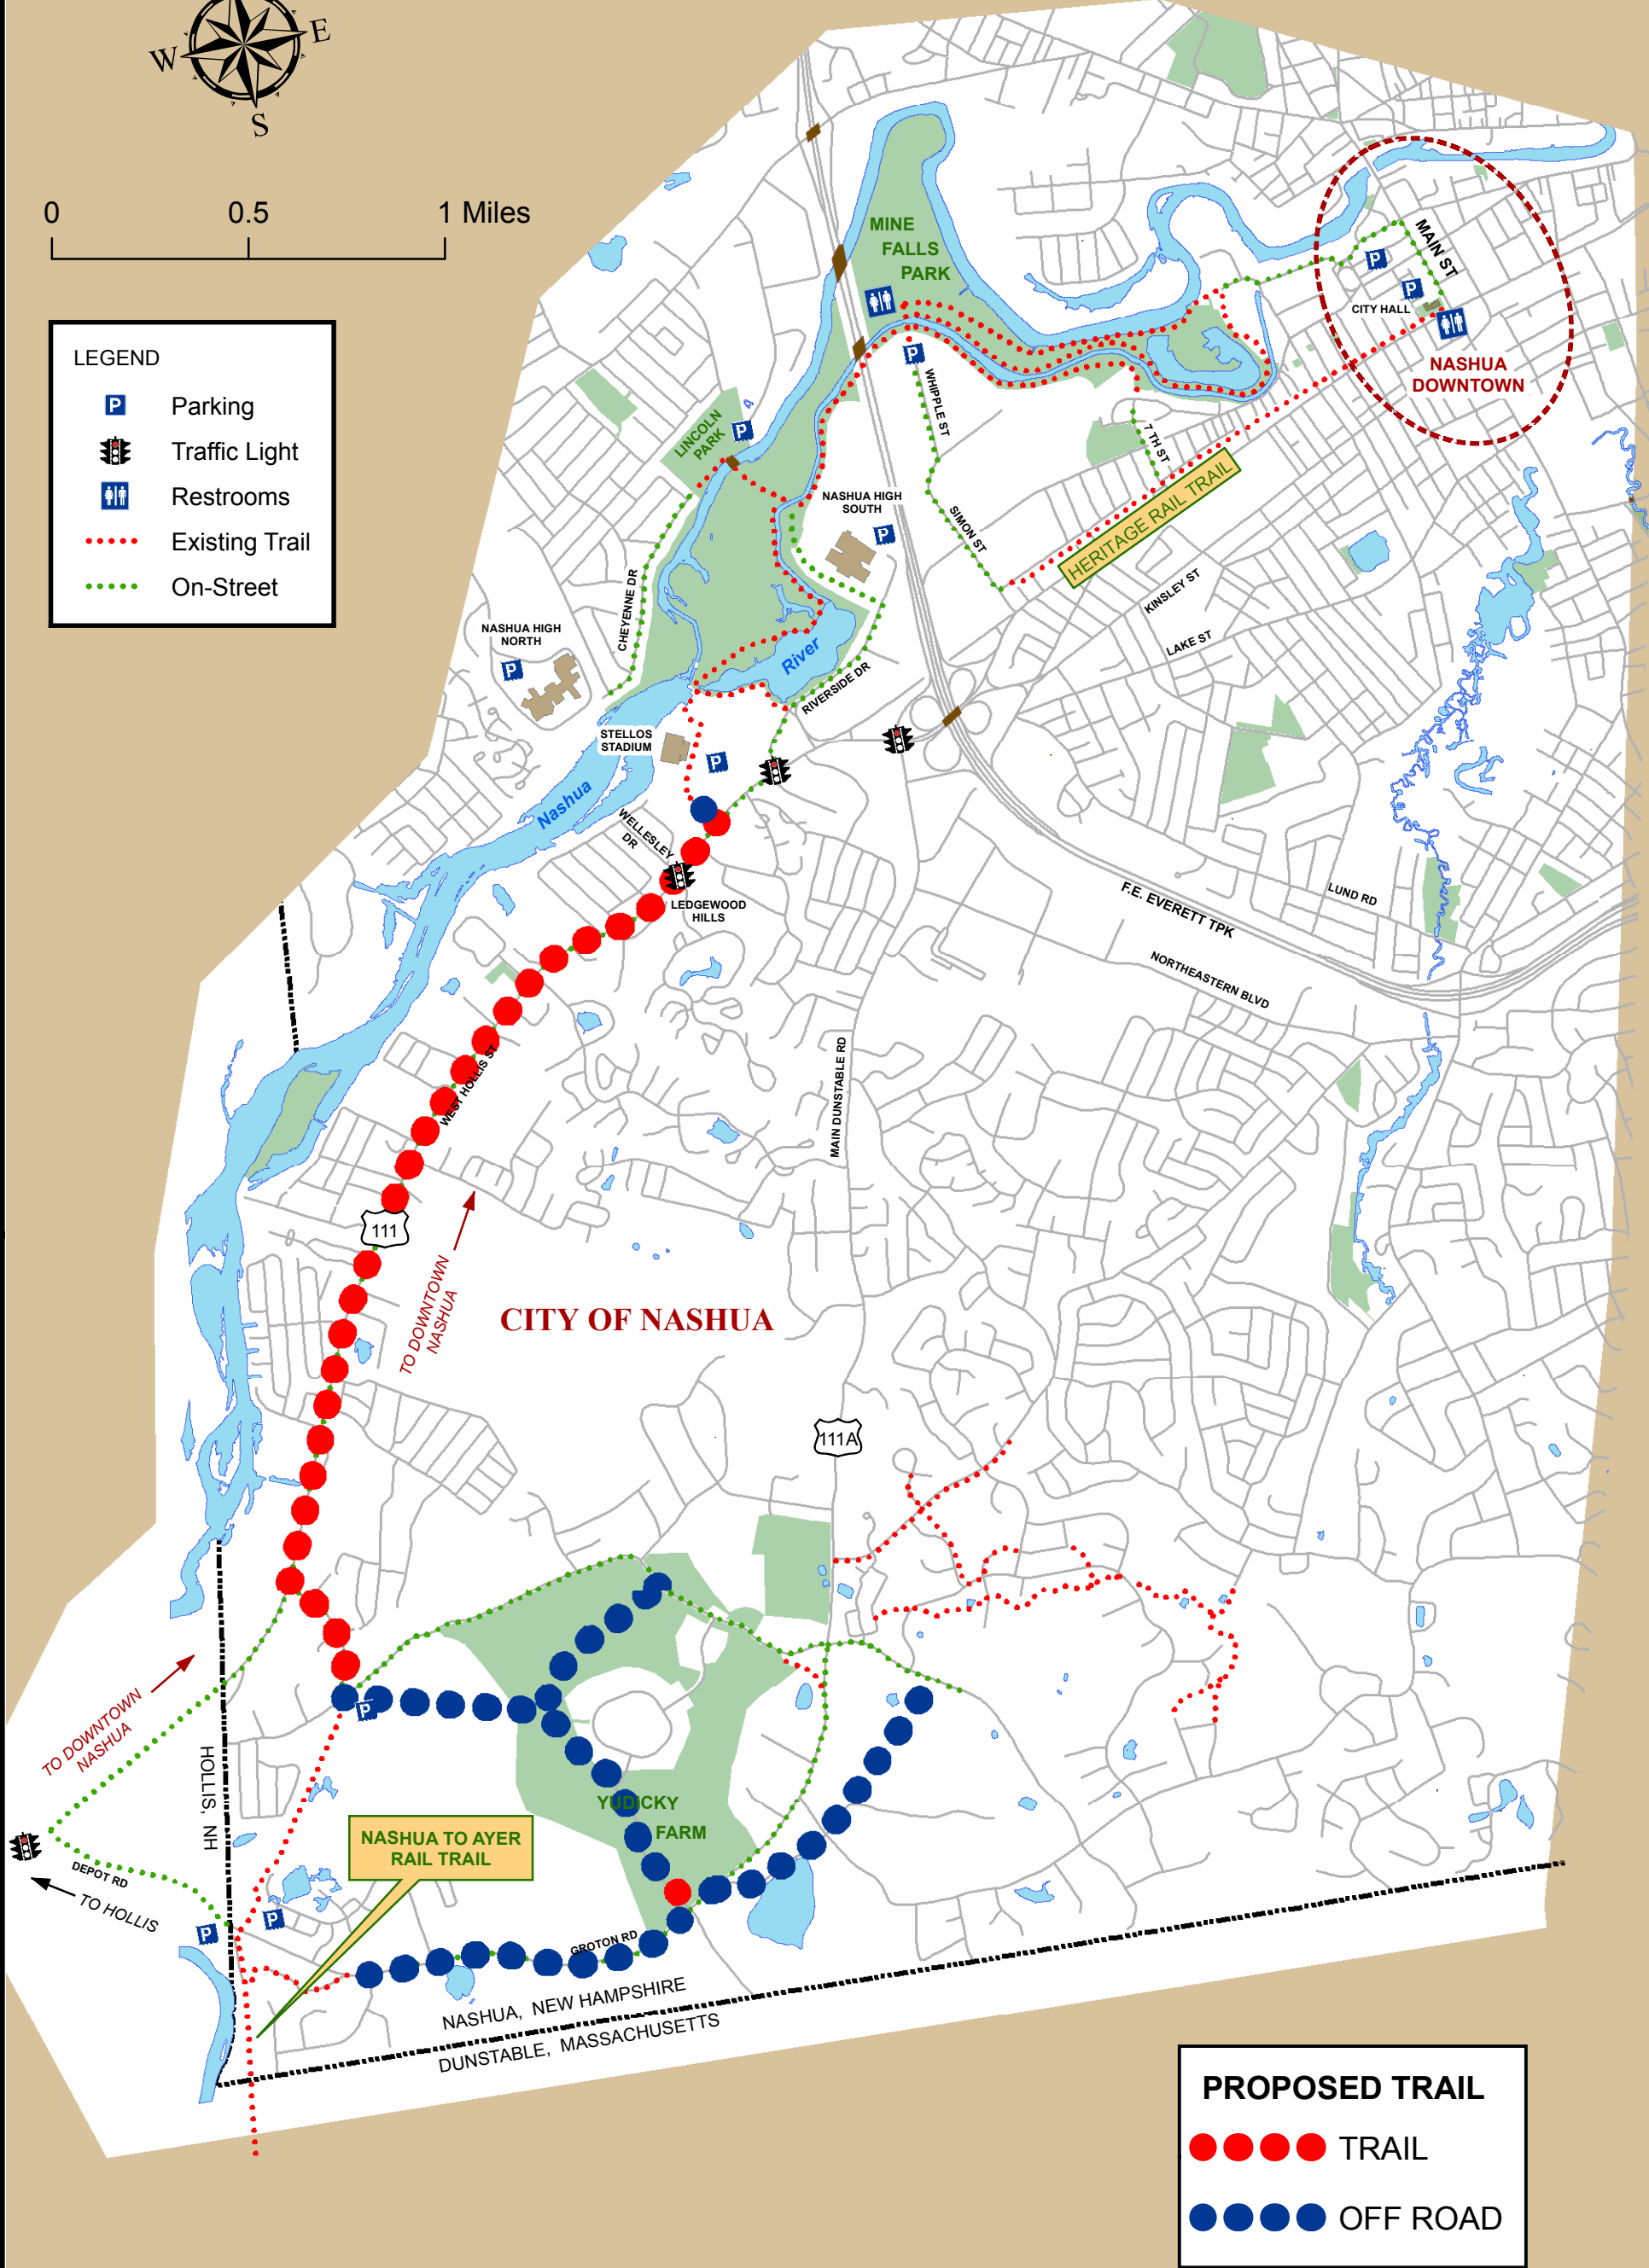

0 0.5 1 Miles

**LEGEND**

- Parking
- Traffic Light
- Restrooms
- Existing Trail
- On-Street

C:\gis\MAPS\BIKE RACE\BIKE PATH PROPOSED.mxd

# DOWNTOWN NASHUA TO AYER, MASSACHUSETTS NASHUA RIVER RAIL TRAIL