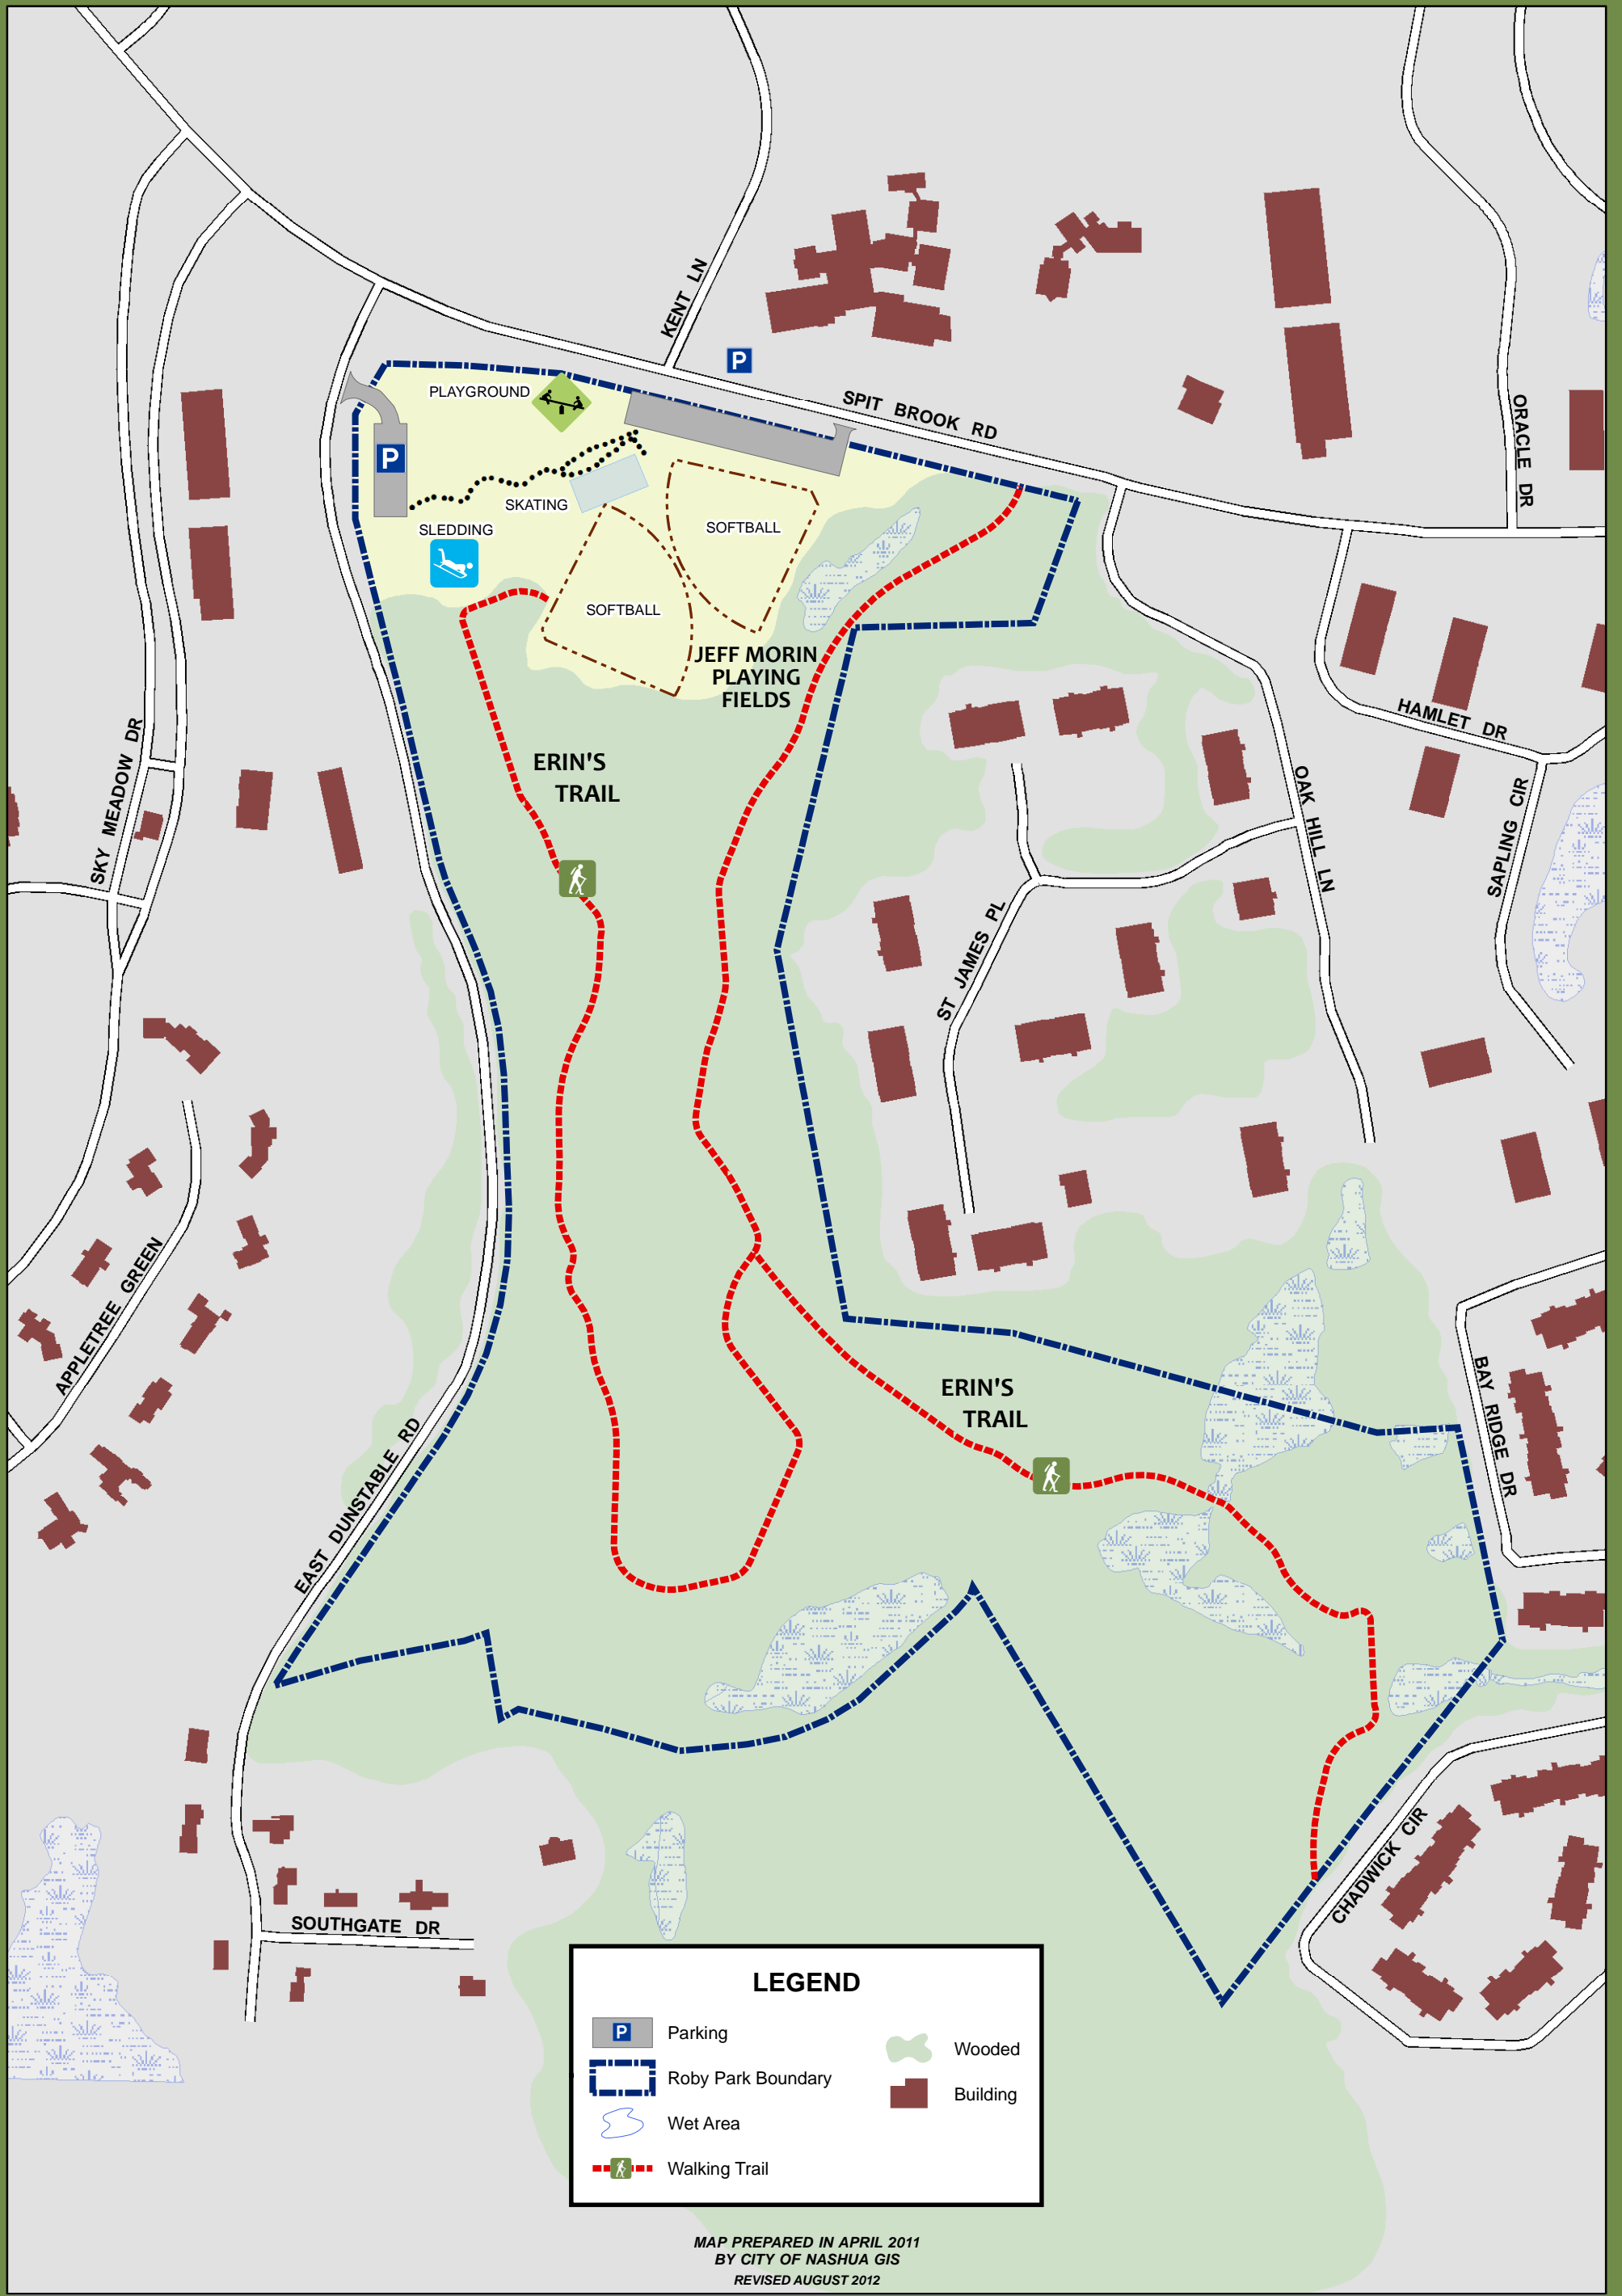

GPS TRAIL DATA WAS COLLECTED
AND MAPPED BY
OUTSIDE CONNECTIONS
CLUB
PENNICHUCK MIDDLE SCHOOL

0 0.05 0.1 MILES

ROBY PARK

LEGEND

Parking	Wooded
Roby Park Boundary	Building
Wet Area	
Walking Trail	

MAP PREPARED IN APRIL 2011
BY CITY OF NASHUA GIS
REVISED AUGUST 2012