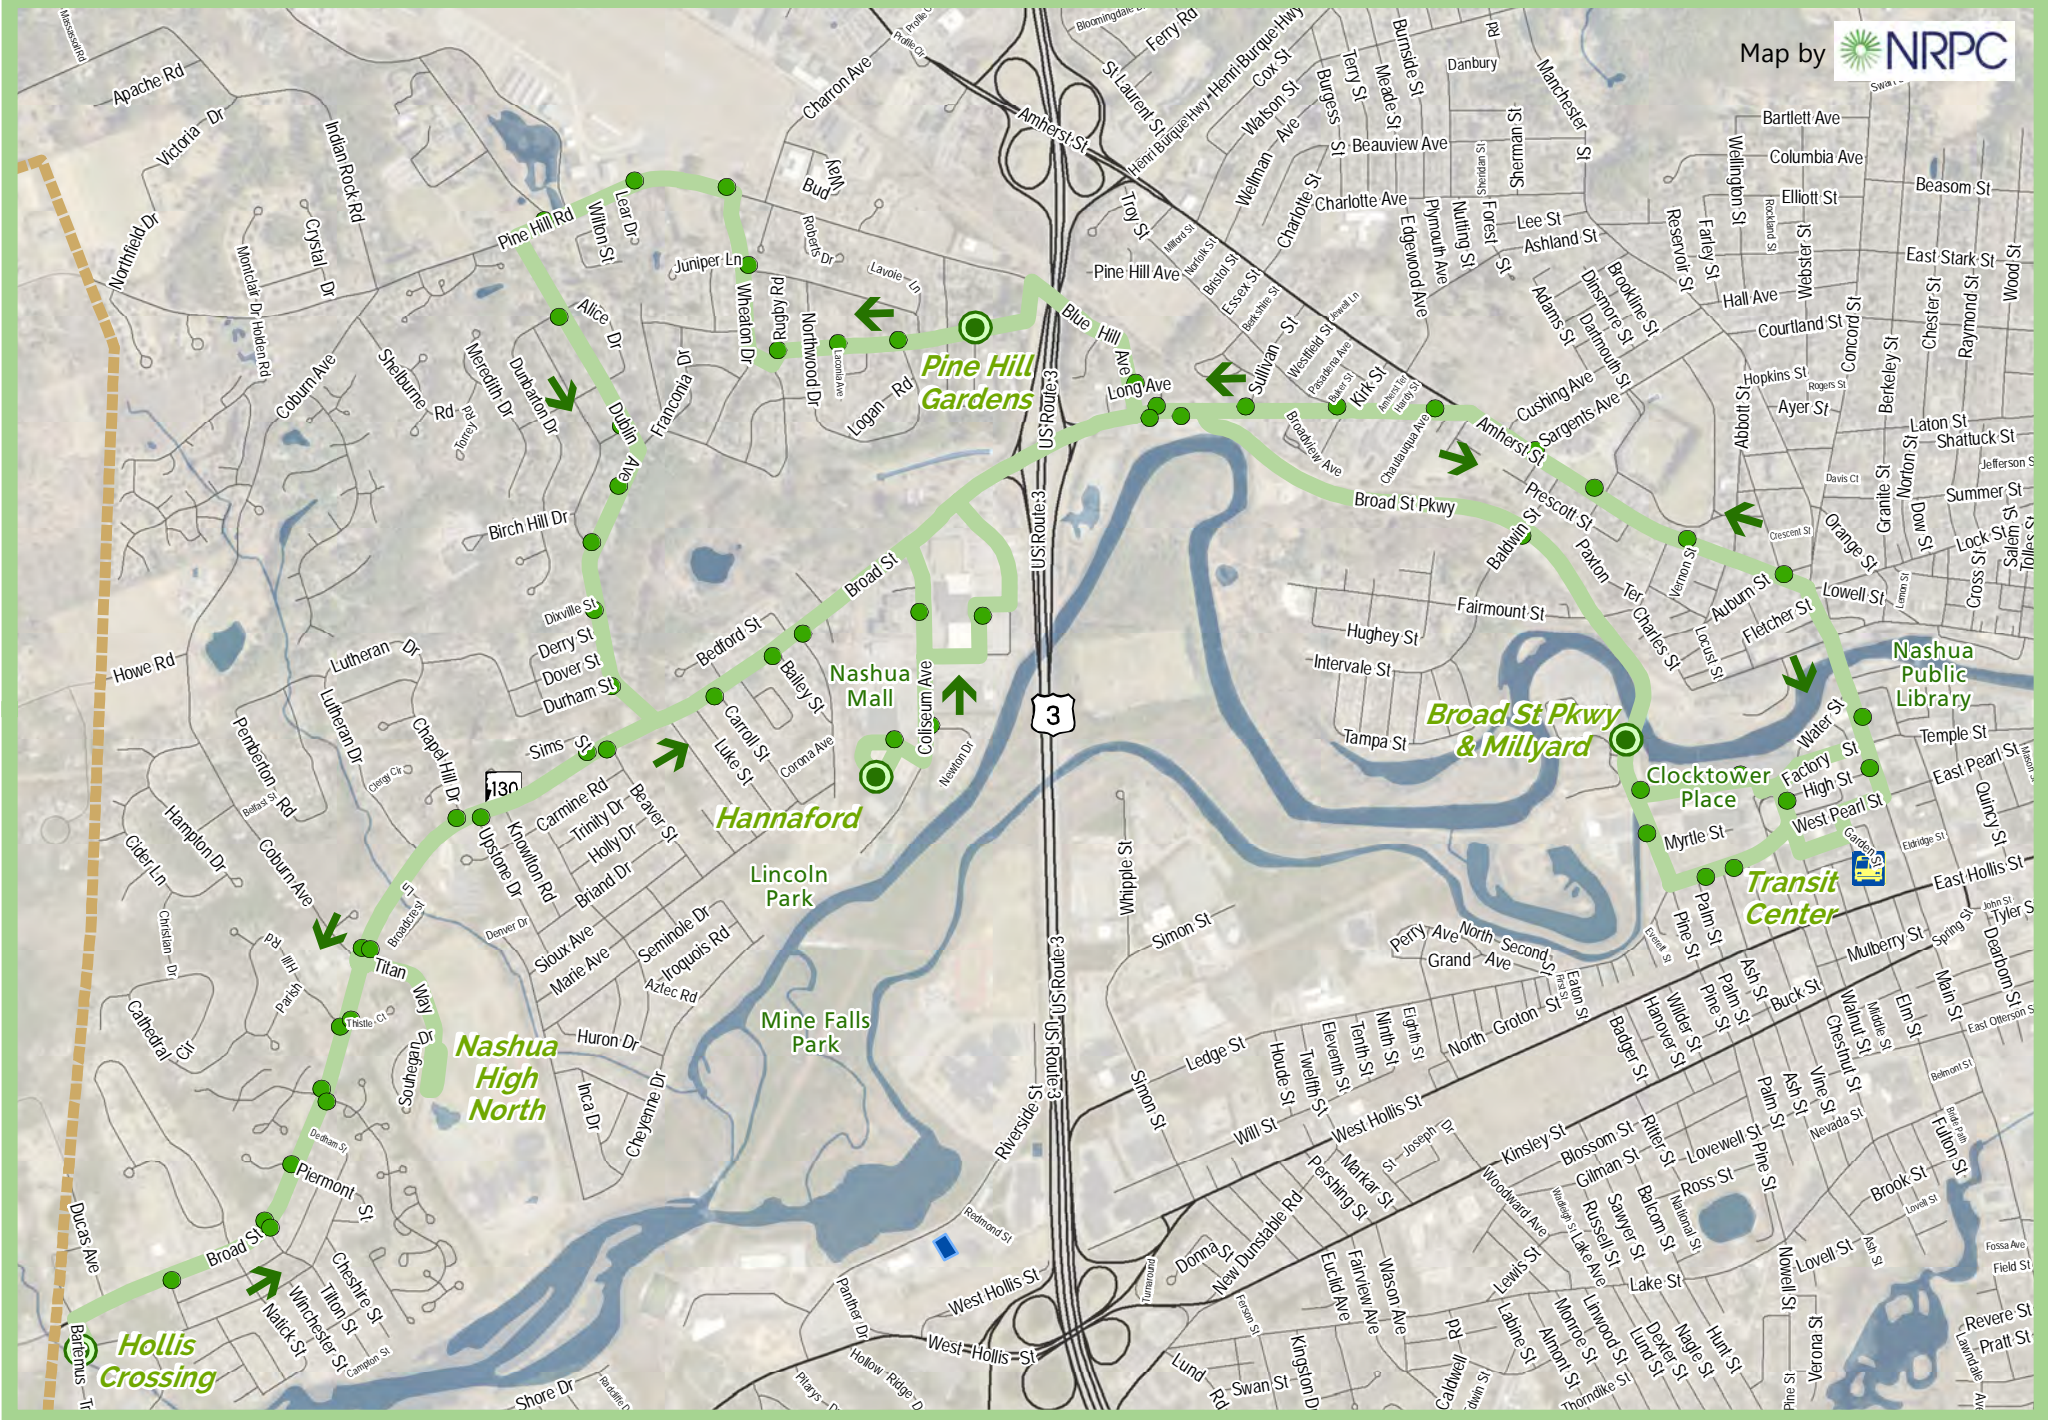

ROUTE 9

ROUTE 9 SCHEDULE

| DEPART TRANSIT CENTER | PINE HILL GARDENS | HOLLIS CROSSING | NASHUA HIGH NORTH | HANNAFORD/ NASHUA MALL | BROAD ST PKWY & MILLYARD | ARRIVE TRANSIT CENTER |
|-----------------------|-------------------|-----------------|-------------------|------------------------|--------------------------|-----------------------|
| 6:15 AM | 6:30 AM | 6:40 AM | 6:45 AM | 6:50 AM | 6:58 AM | 7:05 AM |
| 7:15 AM | 7:30 AM | 7:40 AM | 7:45 AM | 7:50 AM | 7:58 AM | 8:05 AM |
| 8:15 AM | 8:30 AM | 8:40 AM | 8:45 AM | 8:50 AM | 8:58 AM | 9:05 AM |
| 9:15 AM | 9:30 AM | 9:40 AM | 9:45 AM | 9:50 AM | 9:58 AM | 10:05 AM |
| 10:15 AM | 10:30 AM | 10:40 AM | 10:45 AM | 10:50 AM | 10:58 AM | 11:05 AM |
| 11:15 AM | 11:30 AM | 11:40 AM | 11:45 AM | 11:50 AM | 11:58 AM | 12:05 PM |
| 12:15 PM | 12:30 PM | 12:40 PM | 12:45 PM | 12:50 PM | 12:58 PM | 1:05 PM |
| 1:15 PM | 1:30 PM | 1:40 PM | 1:45 PM | 1:50 PM | 1:58 PM | 2:05 PM |
| 2:15 PM | 2:30 PM | 2:40 PM | 2:45 PM | 2:50 PM | 2:58 PM | 3:05 PM |
| 3:15 PM | 3:30 PM | 3:40 PM | 3:45 PM | 3:50 PM | 3:58 PM | 4:05 PM |
| 4:15 PM | 4:30 PM | 4:40 PM | 4:45 PM | 4:50 PM | 4:58 PM | 5:05 PM |
| 5:15 PM | 5:30 PM | 5:40 PM | 5:45 PM | 5:50 PM | 5:58 PM | 6:05 PM |

| MONTHLY PASS GOOD FOR UNLIMITED RIDES | |
|--|------|
| ADULT | \$40 |
| HONORED CITIZEN / STUDENT (60+ / Veteran / Disabled / Medicare Card) | \$30 |

| RIDE CARDS GOOD FOR 8 RIDES | |
|--|------|
| ADULT | \$10 |
| HONORED CITIZEN / STUDENT (60+ / Veteran / Disabled / Medicare Card) | \$5 |

WWW.RIDEBIGBLUE.COM
880-0100

/NashuaTransitSystem

@RideBigBlue

-  Timepoint (see schedule)
-  Bus Stop
-  Bus Shelter
-  Transit Center

ROUTE 9 BROAD ST - NASHUA HIGH NORTH