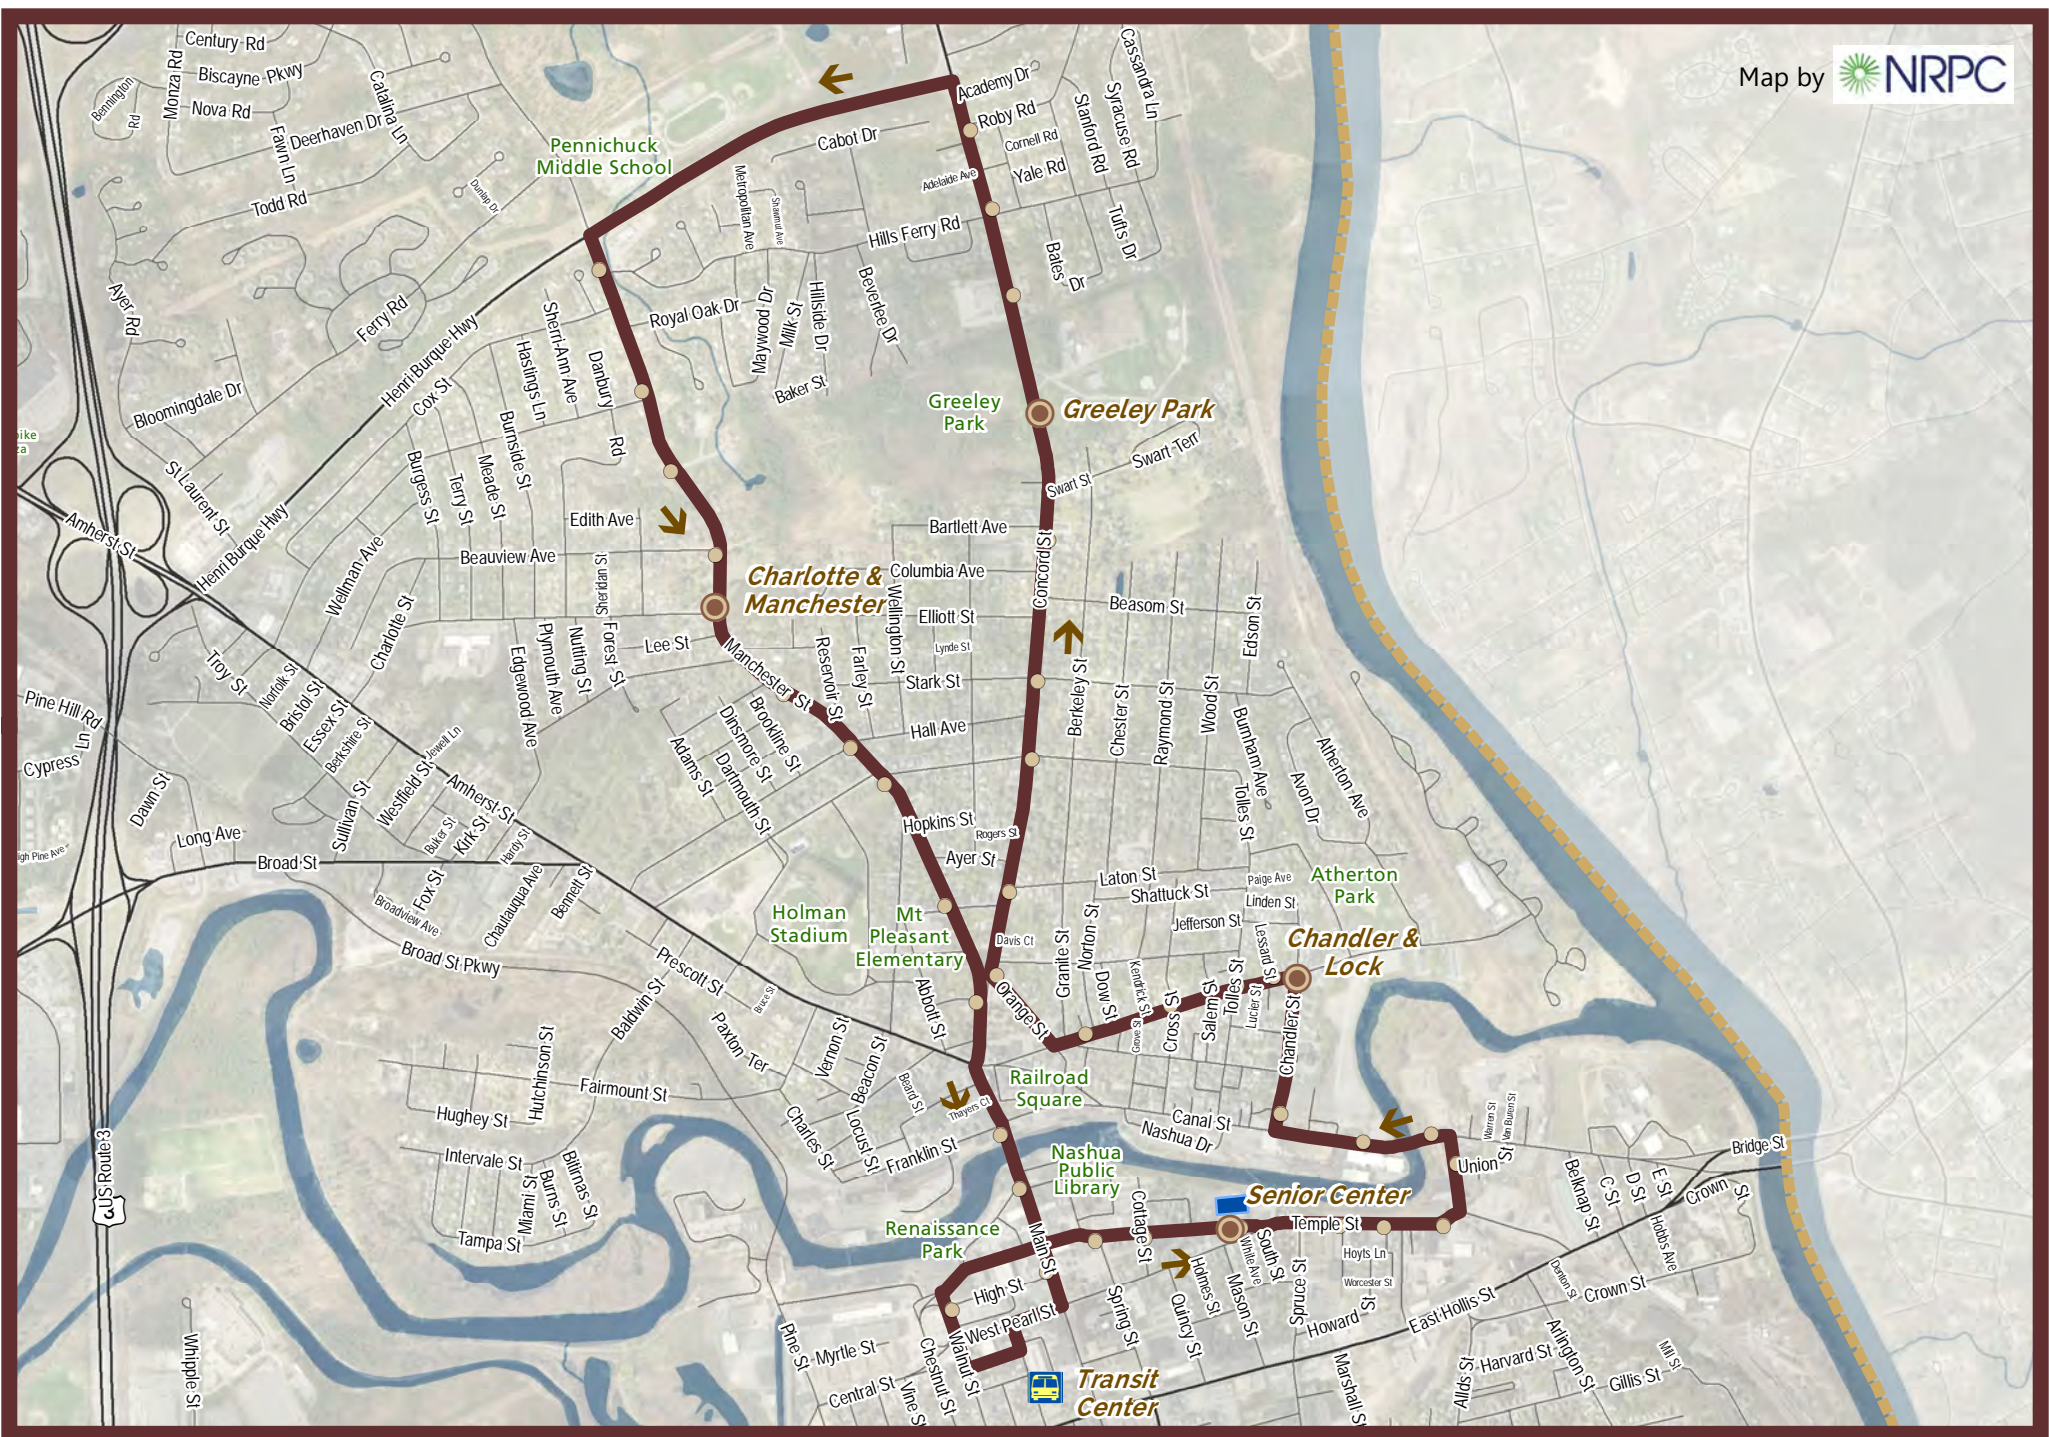

ROUTE 1

Nashua Transit System

ROUTE 1 SCHEDULE

DEPART TRANSIT CENTER	SENIOR CENTER	CHANDLER ST & LOCK ST	CONCORD ST @ GREELEY PARK	MANCHESTER ST & CHARLOTTE AVE	ARRIVE TRANSIT CENTER
6:15 AM	6:19 AM	6:24 AM	6:29 AM	6:34 AM	6:40 AM
7:15 AM	7:19 AM	7:24 AM	7:29 AM	7:34 AM	7:40 AM
8:15 AM	8:19 AM	8:24 AM	8:29 AM	8:34 AM	8:40 AM
9:15 AM	9:19 AM	9:24 AM	9:29 AM	9:34 AM	9:40 AM
10:15 AM	10:19 AM	10:24 AM	10:29 AM	10:34 AM	10:40 AM
11:15 AM	11:19 AM	11:24 AM	11:29 AM	11:34 AM	11:40 AM
12:15 PM	12:19 PM	12:24 PM	12:29 PM	12:34 PM	12:40 PM
1:15 PM	1:19 PM	1:24 PM	1:29 PM	1:34 PM	1:40 PM
2:15 PM	2:19 PM	2:24 PM	2:29 PM	2:34 PM	2:40 PM
3:15 PM	3:19 PM	3:24 PM	3:29 PM	3:34 PM	3:40 PM
4:15 PM	4:19 PM	4:24 PM	4:29 PM	4:34 PM	4:40 PM
5:15 PM	5:19 PM	5:24 PM	5:29 PM	5:34 PM	5:40 PM
6:15 PM	6:19 PM	6:24 PM	6:29 PM	6:34 PM	6:40 PM

Shaded areas DO NOT operate on Saturdays

All busses are 100% ADA accessible

CASH FARES	
CHILDREN (5 and under)	FREE
STUDENT (6-18 or with high school ID)	75 ¢
HONORED CITIZEN (60+ / Veteran / Disabled / Medicare Card)	60 ¢
ADULT	\$1.25

MONTHLY PASS GOOD FOR UNLIMITED RIDES	
ADULT	\$40
HONORED CITIZEN / STUDENT (60+ / Veteran / Disabled / Medicare Card)	\$30

RIDE CARDS GOOD FOR 8 RIDES	
ADULT	\$10
HONORED CITIZEN / STUDENT (60+ / Veteran / Disabled / Medicare Card)	\$5

WWW.RIDEBIGBLUE.COM
880-0100

ROUTE 1 FRENCH HILL - GREELEY PARK

-  Timepoint (see schedule)
-  Bus Stop
-  Bus Shelter
-  Transit Center

WWW.RIDEBIGBLUE.COM
880-0100