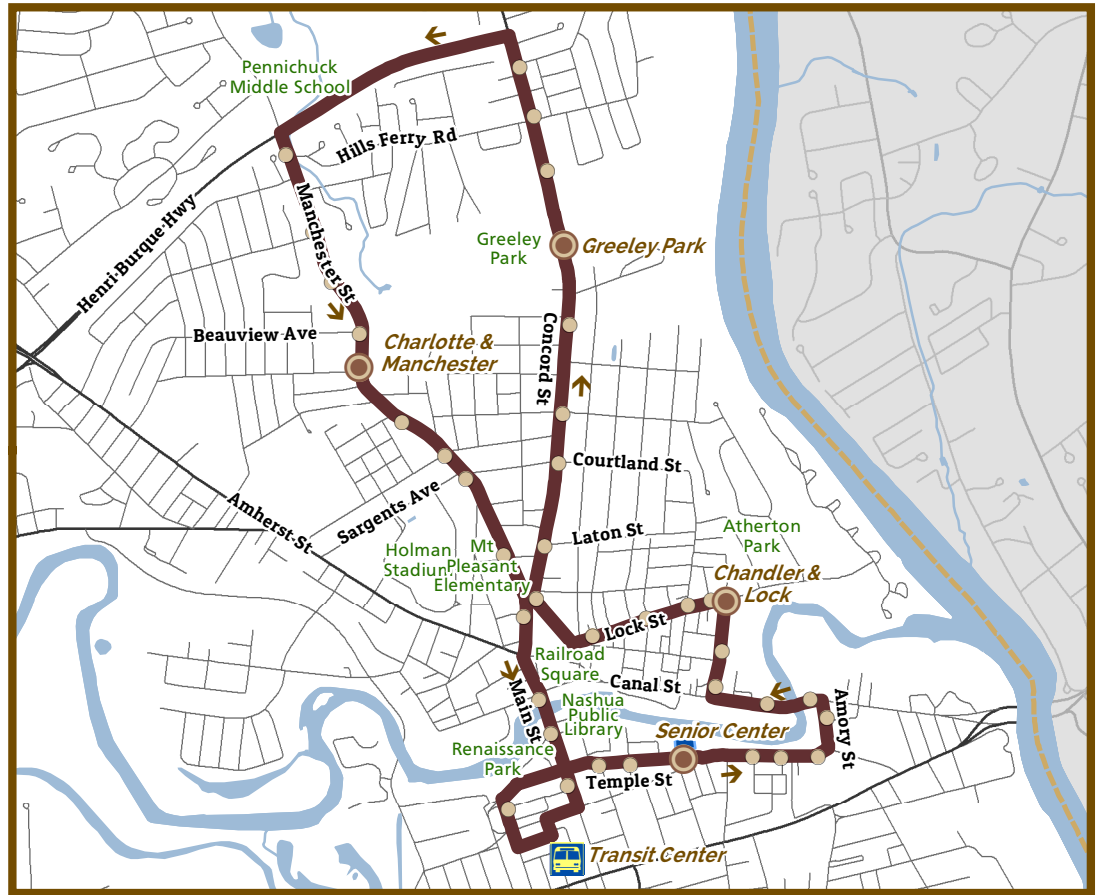

ROUTE 1

Nashua Transit System

ROUTE 1 SCHEDULE

DEPART TRANSIT CENTER	SENIOR CENTER	CHANDLER ST & LOCK ST	CONCORD ST @ GREELEY PARK	MANCHESTER ST & CHARLOTTE AVE	ARRIVE TRANSIT CENTER
6:15 AM	6:19 AM	6:24 AM	6:29 AM	6:34 AM	6:40 AM
7:15 AM	7:19 AM	7:24 AM	7:29 AM	7:34 AM	7:40 AM
8:15 AM	8:19 AM	8:24 AM	8:29 AM	8:34 AM	8:40 AM
9:15 AM	9:19 AM	9:24 AM	9:29 AM	9:34 AM	9:40 AM
10:15 AM	10:19 AM	10:24 AM	10:29 AM	10:34 AM	10:40 AM
11:15 AM	11:19 AM	11:24 AM	11:29 AM	11:34 AM	11:40 AM
12:15 PM	12:19 PM	12:24 PM	12:29 PM	12:34 PM	12:40 PM
1:15 PM	1:19 PM	1:24 PM	1:29 PM	1:34 PM	1:40 PM
2:15 PM	2:19 PM	2:24 PM	2:29 PM	2:34 PM	2:40 PM
3:15 PM	3:19 PM	3:24 PM	3:29 PM	3:34 PM	3:40 PM
4:15 PM	4:19 PM	4:24 PM	4:29 PM	4:34 PM	4:40 PM
5:15 PM	5:19 PM	5:24 PM	5:29 PM	5:34 PM	5:40 PM
6:15 PM	6:19 PM	6:24 PM	6:29 PM	6:34 PM	6:40 PM

Shaded areas DO NOT operate on Saturdays

All busses are 100% ADA accessible

CASH FARES	
CHILDREN (5 and under)	FREE
STUDENT (6-18 or with high school ID)	75 ¢
HONORED CITIZEN (60+ / Veteran / Disabled / Medicare Card)	60 ¢
ADULT	\$1.25

MONTHLY PASS GOOD FOR UNLIMITED RIDES	
ADULT	\$40
HONORED CITIZEN / STUDENT (60+ / Veteran / Disabled / Medicare Card)	\$30

RIDE CARDS GOOD FOR 8 RIDES	
ADULT	\$10
HONORED CITIZEN / STUDENT (60+ / Veteran / Disabled / Medicare Card)	\$5

WWW.RIDEBIGBLUE.COM
880-0100

ROUTE 1 FRENCH HILL - GREELEY PARK

-  Timepoint (see schedule)
-  Bus Stop
-  Bus Shelter
-  Transit Center

WWW.RIDEBIGBLUE.COM
880-0100