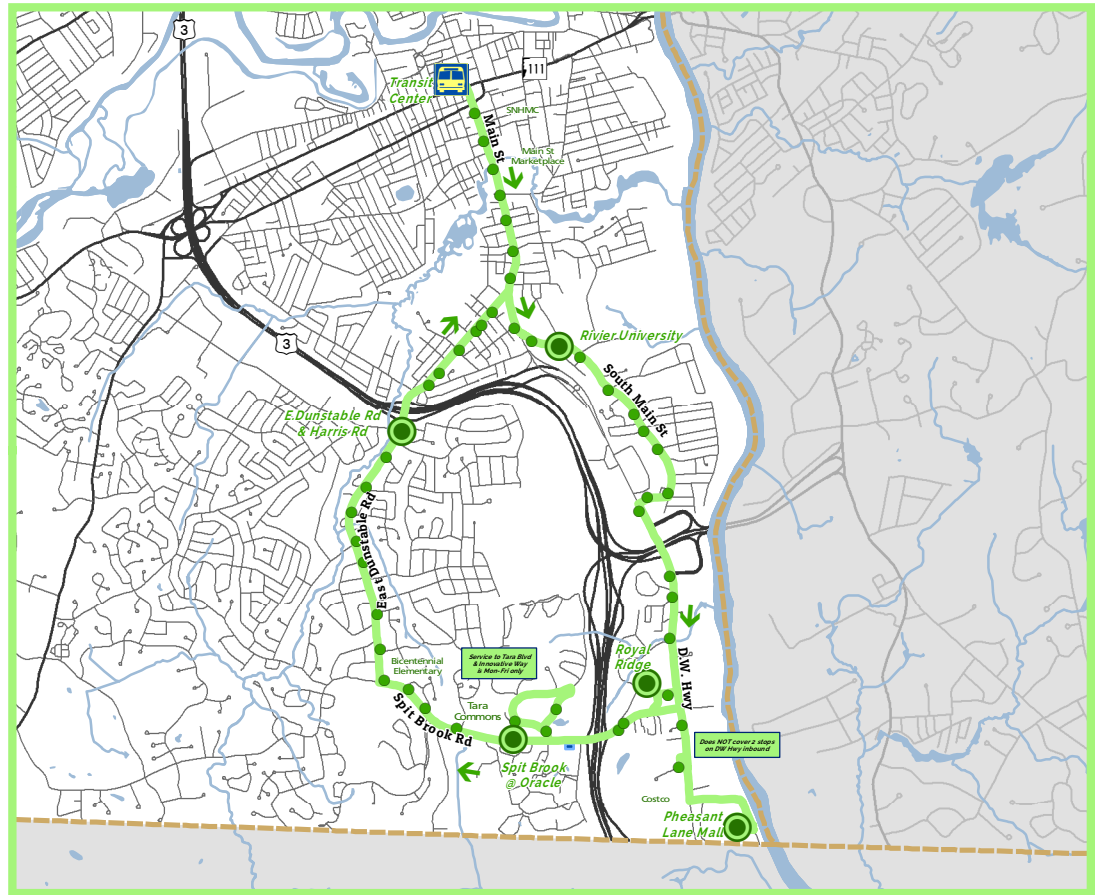

# ROUTE 6A

## ROUTE 6A SCHEDULE

DEPART TRANSIT CENTER	RIVIER UNIVERSITY	ROYAL RIDGE CENTER	PHEASANT LANE MALL	SPIT BROOK @ ORACLE	EAST DUNSTABLE & HARRIS RD	ARRIVE TRANSIT CENTER
6:00 AM	6:05 AM	6:15 AM	6:25 AM	6:35 AM	6:40 AM	6:50 AM
7:00 AM	7:05 AM	7:15 AM	7:25 AM	7:35 AM	7:40 AM	7:50 AM
8:00 AM	8:05 AM	8:15 AM	8:25 AM	8:35 AM	8:40 AM	8:50 AM
9:00 AM	9:05 AM	9:15 AM	9:25 AM	9:35 AM	9:40 AM	9:50 AM
10:00 AM	10:05 AM	10:15 AM	10:25 AM	10:35 AM	10:40 AM	10:50 AM
11:00 AM	11:05 AM	11:15 AM	11:25 AM	11:35 AM	11:40 AM	11:50 AM
12:00 PM	12:05 PM	12:15 PM	12:25 PM	12:35 PM	12:40 PM	12:50 PM
1:00 PM	1:05 PM	1:15 PM	1:25 PM	1:35 PM	1:40 PM	1:50 PM
2:00 PM	2:05 PM	2:15 PM	2:25 PM	2:35 PM	2:40 PM	2:50 PM
3:00 PM	3:05 PM	3:15 PM	3:25 PM	3:35 PM	3:40 PM	3:50 PM
4:00 PM	4:05 PM	4:15 PM	4:25 PM	4:35 PM	4:40 PM	4:50 PM
5:00 PM	5:05 PM	5:15 PM	5:25 PM	5:35 PM	5:40 PM	5:50 PM
6:00 PM	6:05 PM	6:15 PM	6:25 PM	6:35 PM	6:40 PM	6:50 PM

Shaded areas DO NOT operate on Saturdays

All buses are 100% ADA accessible

ROUTE 6A DOES NOT COVER STOPS ON DW HIGHWAY INBOUND  
SERVICE TO TARA BLVD AND INNOVATIVE WAY IS MON-FRI ONLY