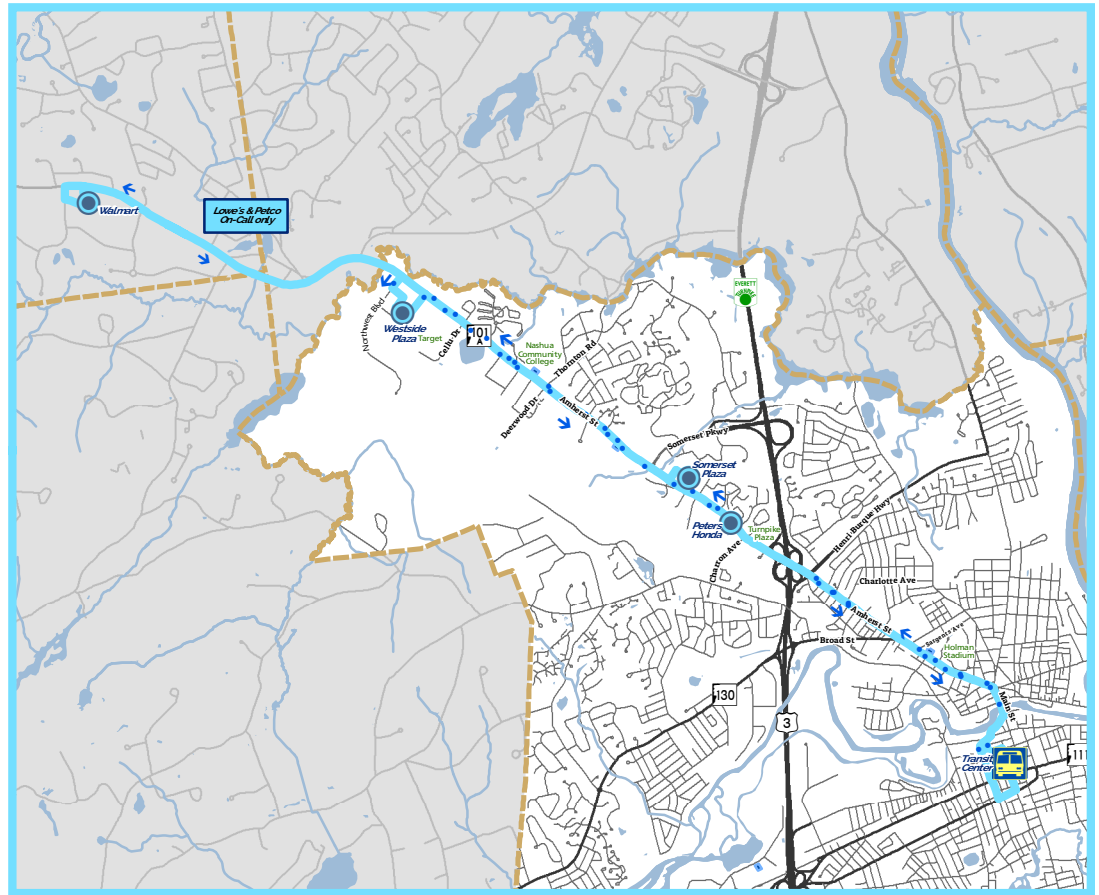

# ROUTE 2A

## ROUTE 2A SCHEDULE

DEPART TRANSIT CENTER	SOMERSET PLAZA	WALMART	WESTSIDE PLAZA	PETERS HONDA	ARRIVE TRANSIT CENTER
6:00 AM	6:10 AM	6:25 AM	6:33 AM	6:40 AM	6:50 AM
7:00 AM	7:10 AM	7:25 AM	7:33 AM	7:40 AM	7:50 AM
8:00 AM	8:10 AM	8:25 AM	8:33 AM	8:40 AM	8:50 AM
9:00 AM	9:10 AM	9:25 AM	9:33 AM	9:40 AM	9:50 AM
10:00 AM	10:10 AM	10:25 AM	10:33 AM	10:40 AM	10:50 AM
11:00 AM	11:10 AM	11:25 AM	11:33 AM	11:40 AM	11:50 AM
12:00 PM	12:10 PM	12:25 PM	12:33 PM	12:40 PM	12:50 PM
1:00 PM	1:10 PM	1:25 PM	1:33 PM	1:40 PM	1:50 PM
2:00 PM	2:10 PM	2:25 PM	2:33 PM	2:40 PM	2:50 PM
3:00 PM	3:10 PM	3:25 PM	3:33 PM	3:40 PM	3:50 PM
4:00 PM	4:10 PM	4:25 PM	4:33 PM	4:40 PM	4:50 PM
5:00 PM	5:10 PM	5:25 PM	5:33 PM	5:40 PM	5:50 PM
6:00 PM	6:10 PM	6:25 PM	6:33 PM	6:40 PM	6:50 PM