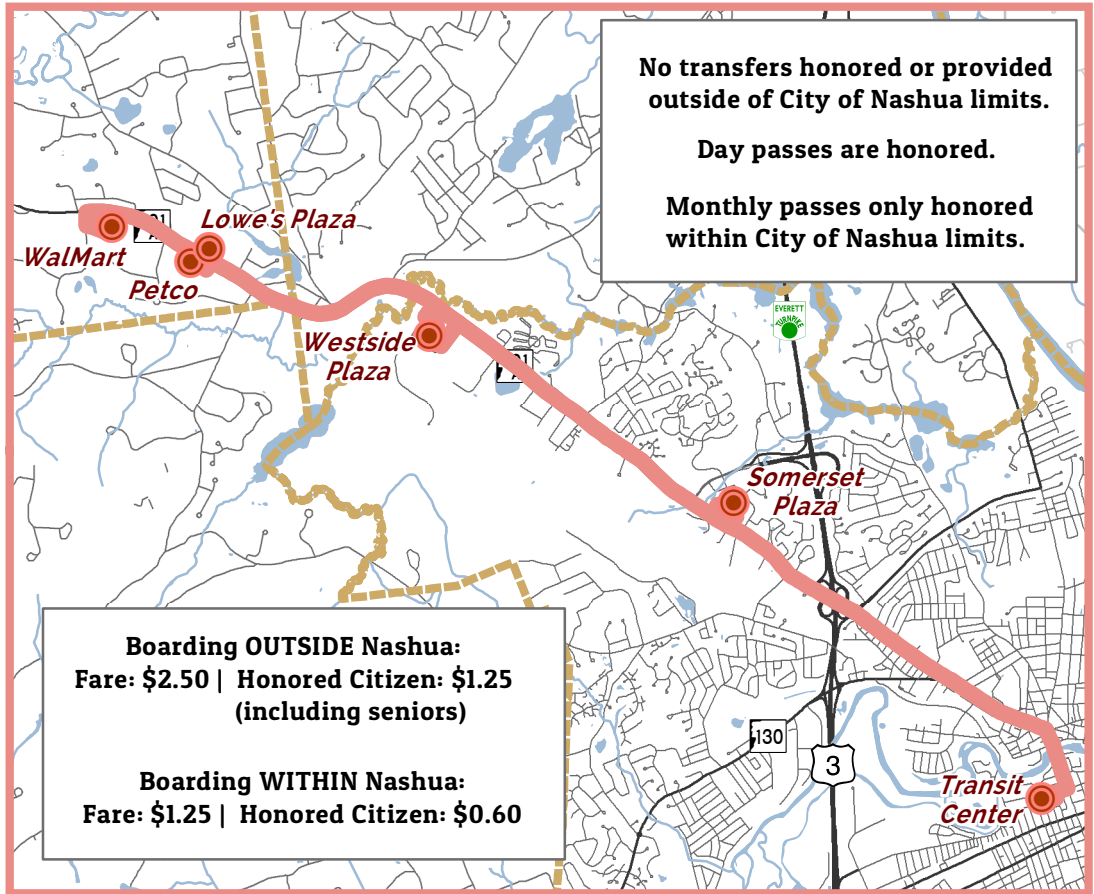

ROUTE 10A

ROUTE 10A SCHEDULE

TUESDAY and FRIDAY NIGHTS ONLY - service from Transit Center

DEPART TRANSIT CENTER	SOMERSET PLAZA	LOWE'S PLAZA	WALMART	PETCO	WESTSIDE PLAZA	ARRIVE TRANSIT CENTER
---	---	---	6:30 PM	6:33 PM	6:40 PM	6:55 PM
7:15 PM	7:25 PM	7:35 PM	7:40 PM	7:43 PM	7:50 PM	8:05 PM
8:15 PM	8:25 PM	8:35 PM	8:40 PM	8:43 PM	8:50 PM	9:05 PM

ROUTE 10A SCHEDULE

SATURDAY ONLY - service from Transit Center

DEPART TRANSIT CENTER	SOMERSET PLAZA	LOWE'S PLAZA	WALMART	PETCO	WESTSIDE PLAZA	ARRIVE TRANSIT CENTER
9:15 AM	9:25 AM	9:35 AM	9:40 AM	9:43 AM	9:50 AM	10:05 AM
10:15 AM	10:25 AM	10:35 AM	10:40 AM	10:43 AM	10:50 AM	11:05 AM
11:15 AM	11:25 AM	11:35 AM	11:40 AM	11:43 AM	11:50 AM	12:05 PM
12:15 PM	12:25 PM	12:35 PM	12:40 PM	12:43 PM	12:50 PM	1:05 PM
1:15 PM	1:25 PM	1:35 PM	1:40 PM	1:43 PM	1:50 PM	2:05 PM
2:15 PM	2:25 PM	2:35 PM	2:40 PM	2:43 PM	2:50 PM	3:05 PM
3:15 PM	3:25 PM	3:35 PM	3:40 PM	3:43 PM	3:50 PM	4:05 PM
4:15 PM	4:25 PM	4:35 PM	4:40 PM	4:43 PM	4:50 PM	5:05 PM

WWW.RIDEBIGBLUE.COM
880-0100

/NashuaTransitSystem

@RideBigBlue

ROUTE 10A WALMART-AMHERST ST

 Timepoint
(see schedule)

WWW.RIDEBIGBLUE.COM
880-0100