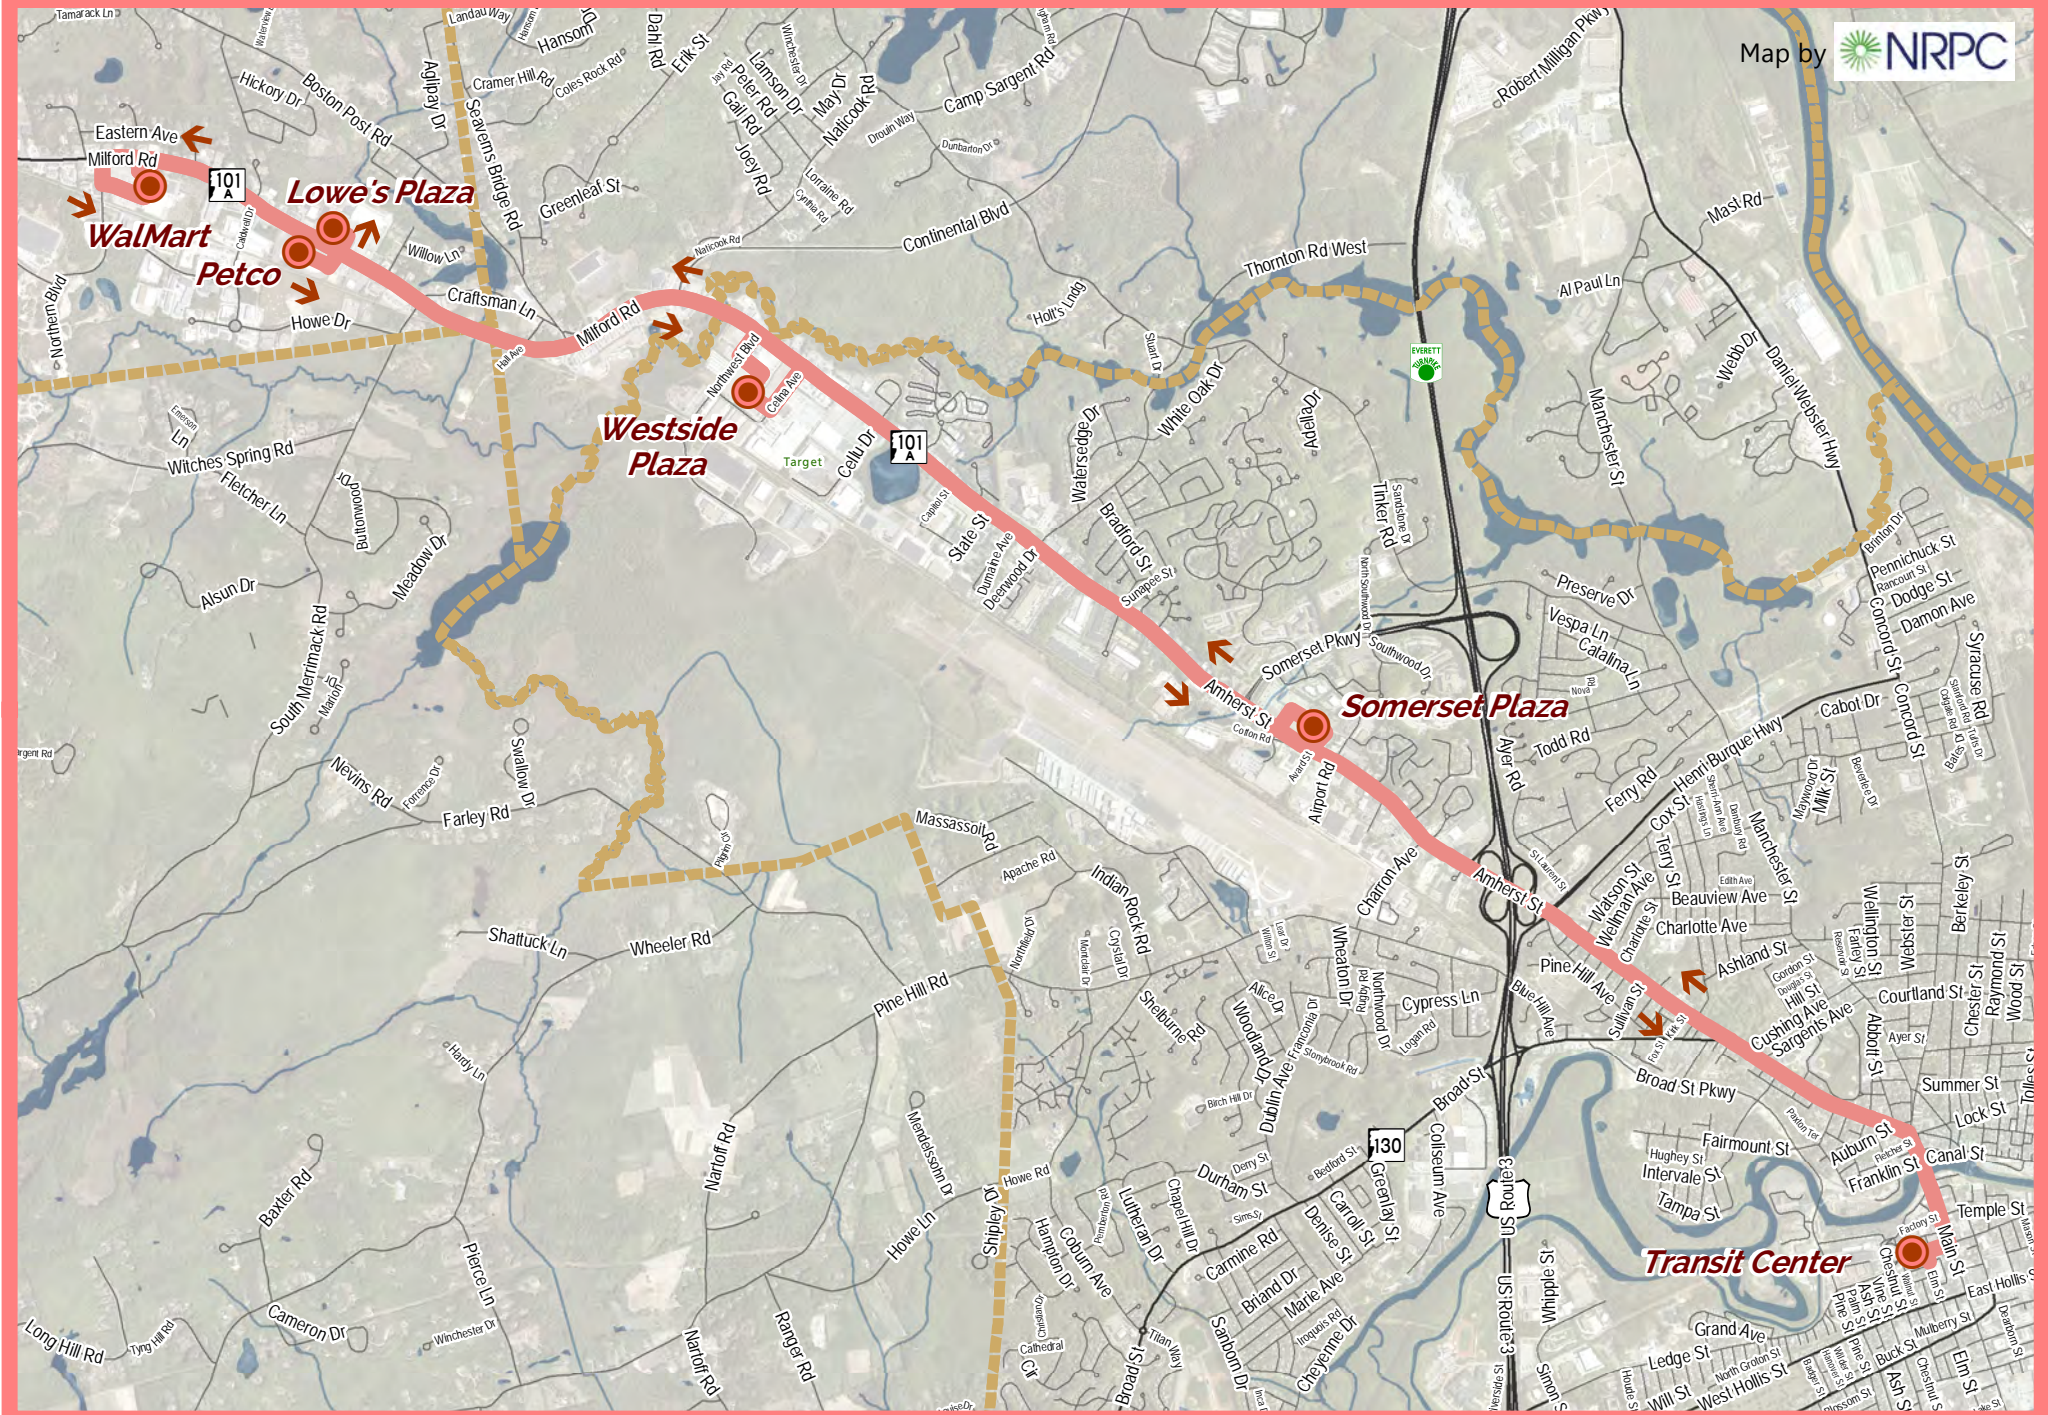

ROUTE 10A

ROUTE 10A SCHEDULE

TUESDAY and FRIDAY NIGHTS ONLY - service from Transit Center

DEPART TRANSIT CENTER	SOMERSET PLAZA	LOWE'S PLAZA	WALMART	PETCO	WESTSIDE PLAZA	ARRIVE TRANSIT CENTER
---	---	---	6:30 PM	6:33 PM	6:40 PM	6:55 PM
7:15 PM	7:25 PM	7:35 PM	7:40 PM	7:43 PM	7:50 PM	8:05 PM
8:15 PM	8:25 PM	8:35 PM	8:40 PM	8:43 PM	8:50 PM	9:05 PM

ROUTE 10A SCHEDULE

SATURDAY ONLY - service from Transit Center

DEPART TRANSIT CENTER	SOMERSET PLAZA	LOWE'S PLAZA	WALMART	PETCO	WESTSIDE PLAZA	ARRIVE TRANSIT CENTER
9:15 AM	9:25 AM	9:35 AM	9:40 AM	9:43 AM	9:50 AM	10:05 AM
10:15 AM	10:25 AM	10:35 AM	10:40 AM	10:43 AM	10:50 AM	11:05 AM
11:15 AM	11:25 AM	11:35 AM	11:40 AM	11:43 AM	11:50 AM	12:05 PM
12:15 PM	12:25 PM	12:35 PM	12:40 PM	12:43 PM	12:50 PM	1:05 PM
1:15 PM	1:25 PM	1:35 PM	1:40 PM	1:43 PM	1:50 PM	2:05 PM
2:15 PM	2:25 PM	2:35 PM	2:40 PM	2:43 PM	2:50 PM	3:05 PM
3:15 PM	3:25 PM	3:35 PM	3:40 PM	3:43 PM	3:50 PM	4:05 PM
4:15 PM	4:25 PM	4:35 PM	4:40 PM	4:43 PM	4:50 PM	5:05 PM

WWW.RIDEBIGBLUE.COM
880-0100

/NashuaTransitSystem

@RideBigBlue

ROUTE 10A WALMART-AMHERST ST

 Timepoint
(see schedule)

WWW.RIDEBIGBLUE.COM
880-0100