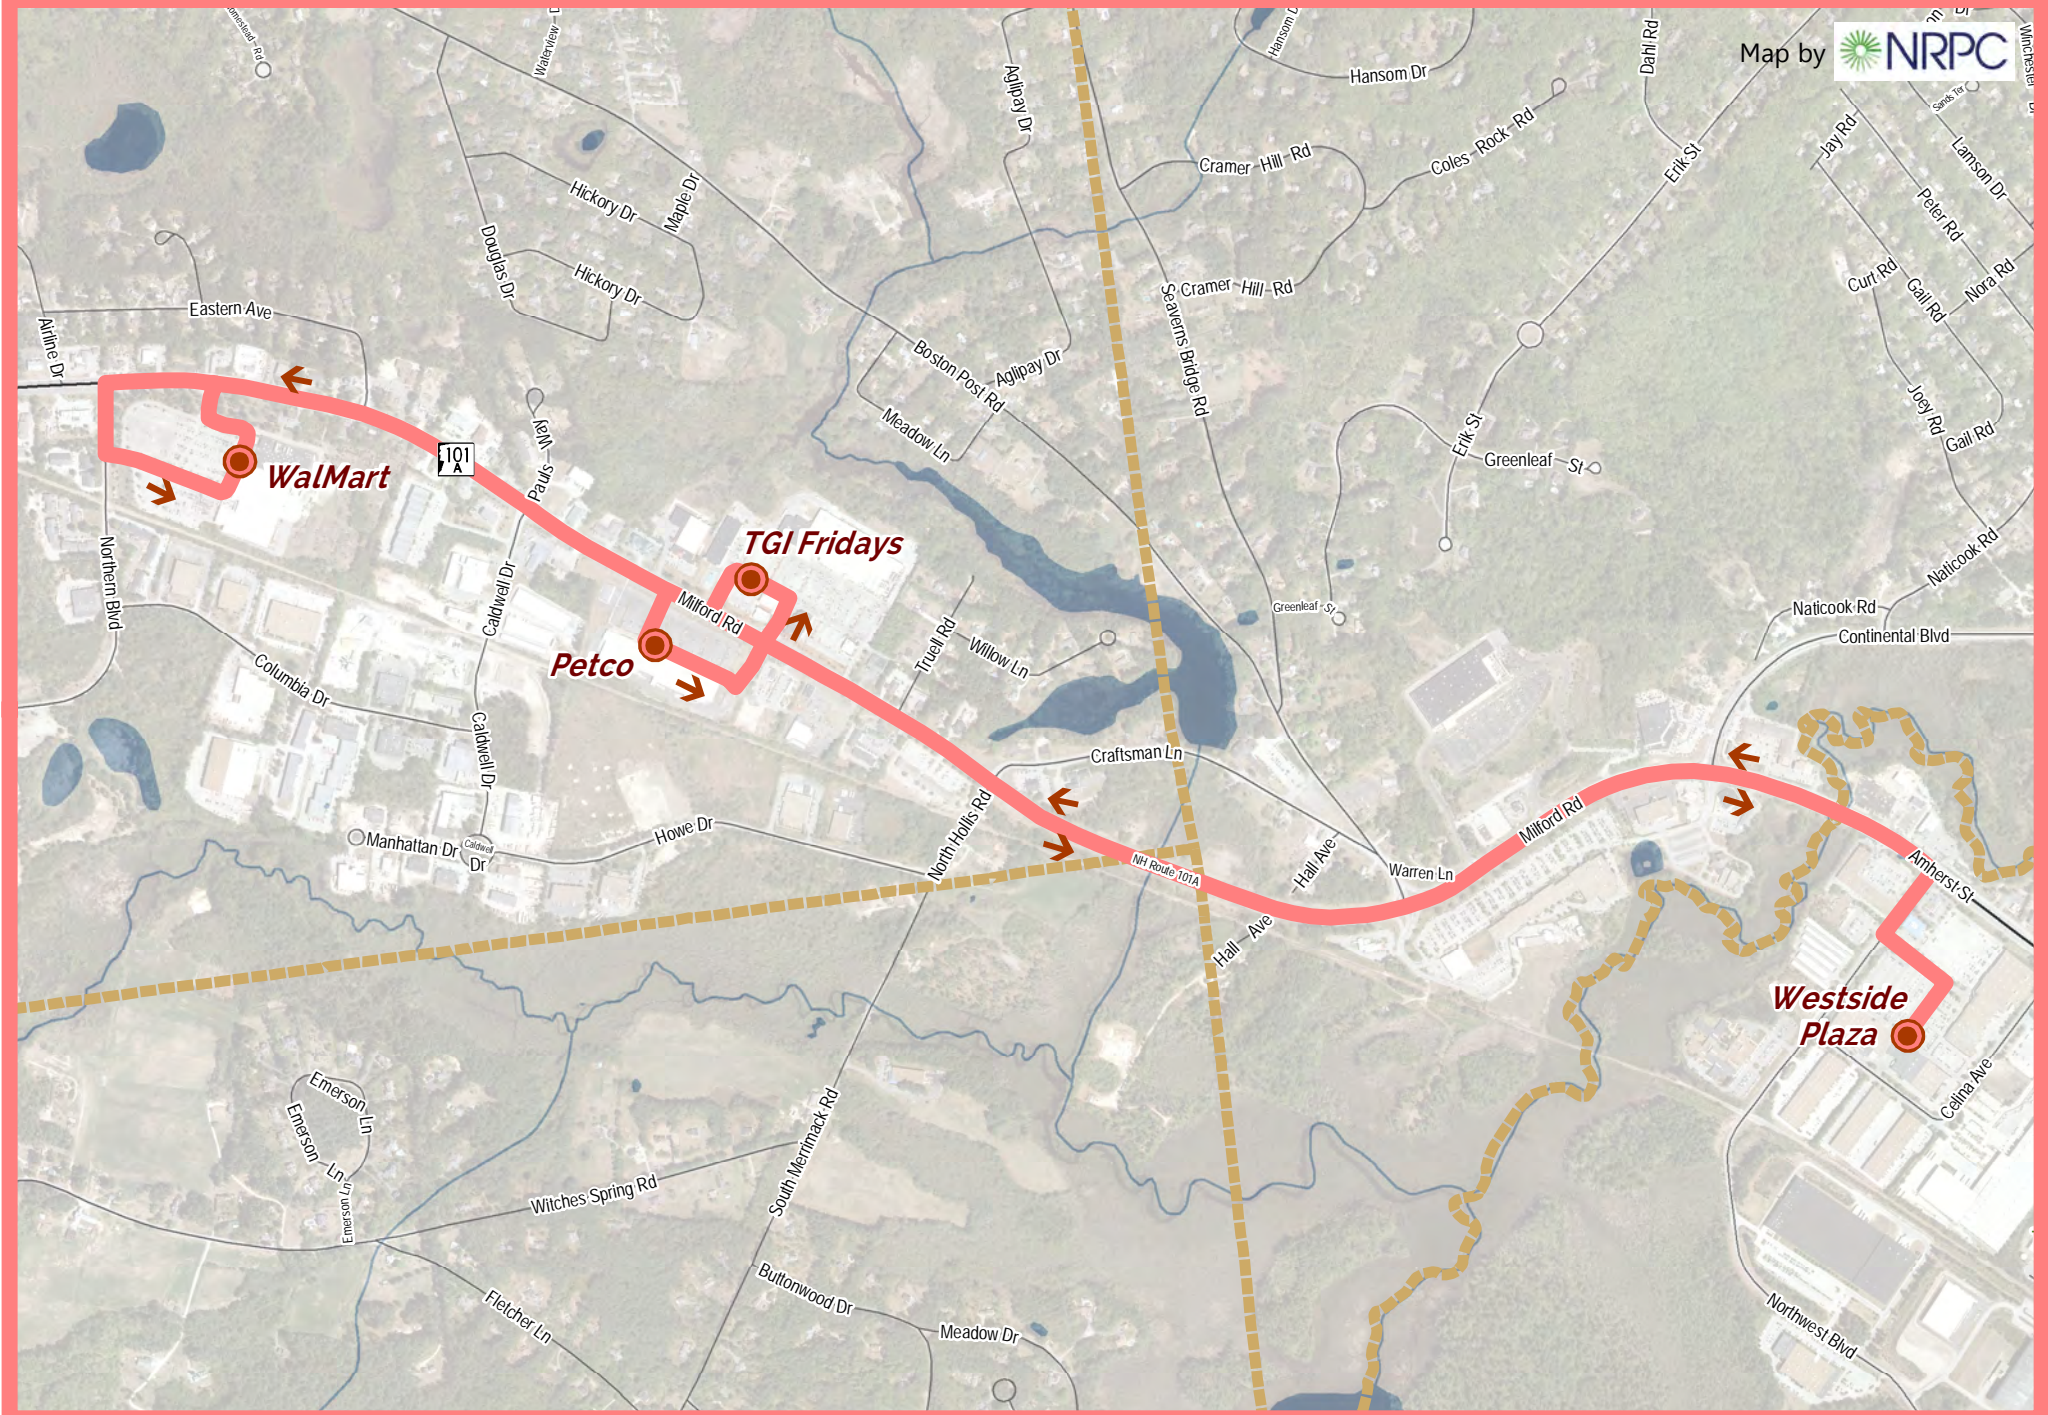

ROUTE 10

ROUTE 10 SCHEDULE

DEPART WESTSIDE PLAZA	TGI FRIDAYS	WALMART	PETCO	ARRIVE WESTSIDE PLAZA
8:15 AM	8:20 AM	8:25 AM	8:30 AM	8:40 AM
8:45 AM	8:50 AM	8:55 AM	9:00 AM	9:10 AM
9:15 AM	9:20 AM	9:25 AM	9:30 AM	9:40 AM
9:45 AM	9:50 AM	9:55 AM	10:00 AM	10:10 AM
10:15 AM	10:20 AM	10:25 AM	10:30 AM	10:40 AM
10:45 AM	10:50 AM	10:55 AM	11:00 AM	11:10 AM
11:15 AM	11:20 AM	11:25 AM	11:30 AM	11:40 AM
11:45 AM	11:50 AM	11:55 AM	12:00 PM	12:10 PM

WWW.RIDEBIGBLUE.COM
880-0100

ROUTE 10 WALMART

-  Timepoint (see schedule)
-  Bus Stop

WWW.RIDEBIGBLUE.COM
880-0100