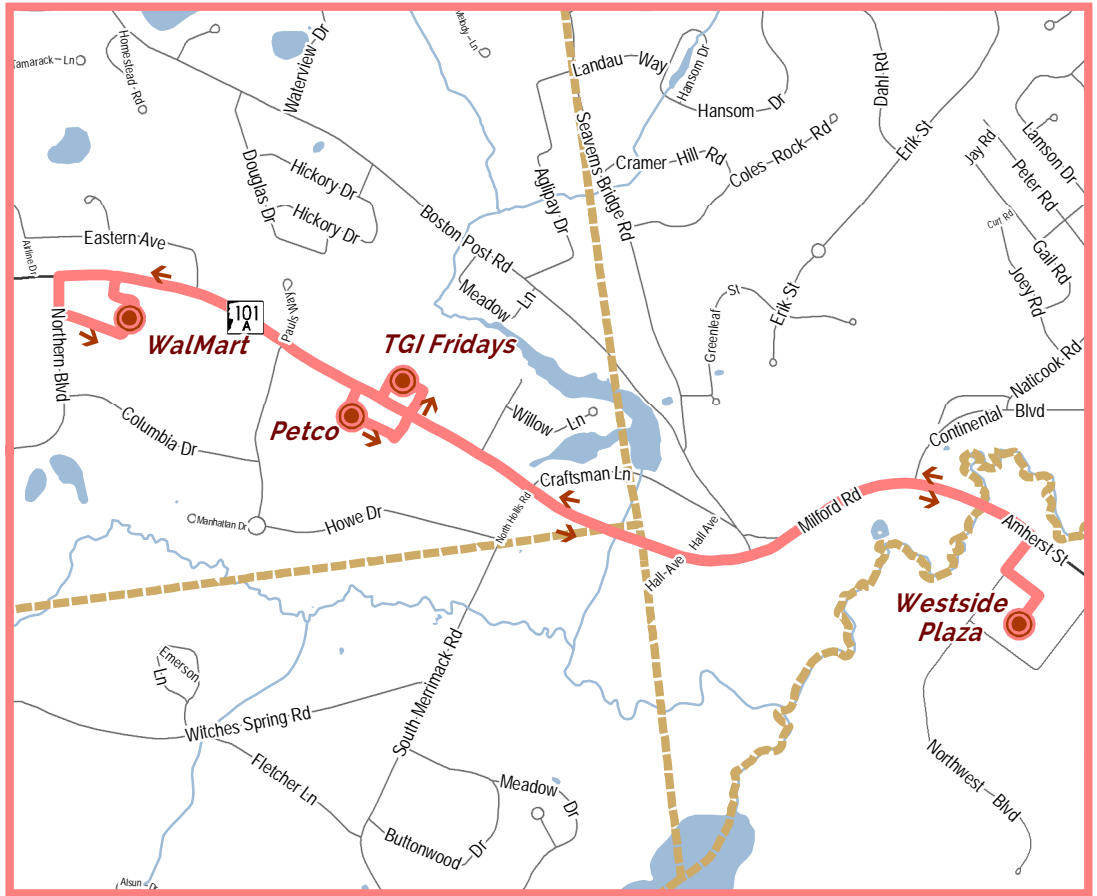

ROUTE 10

ROUTE 10 SCHEDULE

DEPART WESTSIDE PLAZA	TGI FRIDAYS	WALMART	PETCO	ARRIVE WESTSIDE PLAZA
8:15 AM	8:20 AM	8:25 AM	8:30 AM	8:40 AM
8:45 AM	8:50 AM	8:55 AM	9:00 AM	9:10 AM
9:15 AM	9:20 AM	9:25 AM	9:30 AM	9:40 AM
9:45 AM	9:50 AM	9:55 AM	10:00 AM	10:10 AM
10:15 AM	10:20 AM	10:25 AM	10:30 AM	10:40 AM
10:45 AM	10:50 AM	10:55 AM	11:00 AM	11:10 AM
11:15 AM	11:20 AM	11:25 AM	11:30 AM	11:40 AM
11:45 AM	11:50 AM	11:55 AM	12:00 PM	12:10 PM

Tuesday and Friday ONLY

All busses are 100% ADA accessible

CASH FARES	
CHILDREN (5 and under)	FREE
STUDENT (6-18 or with high school ID)	75 ¢
HONORED CITIZEN (60+ / Veteran / Disabled / Medicare Card)	60 ¢
ADULT	\$1.25

WWW.RIDEBIGBLUE.COM
880-0100

ROUTE 10 WALMART

-  Timepoint (see schedule)
-  Bus Stop

WWW.RIDEBIGBLUE.COM
880-0100